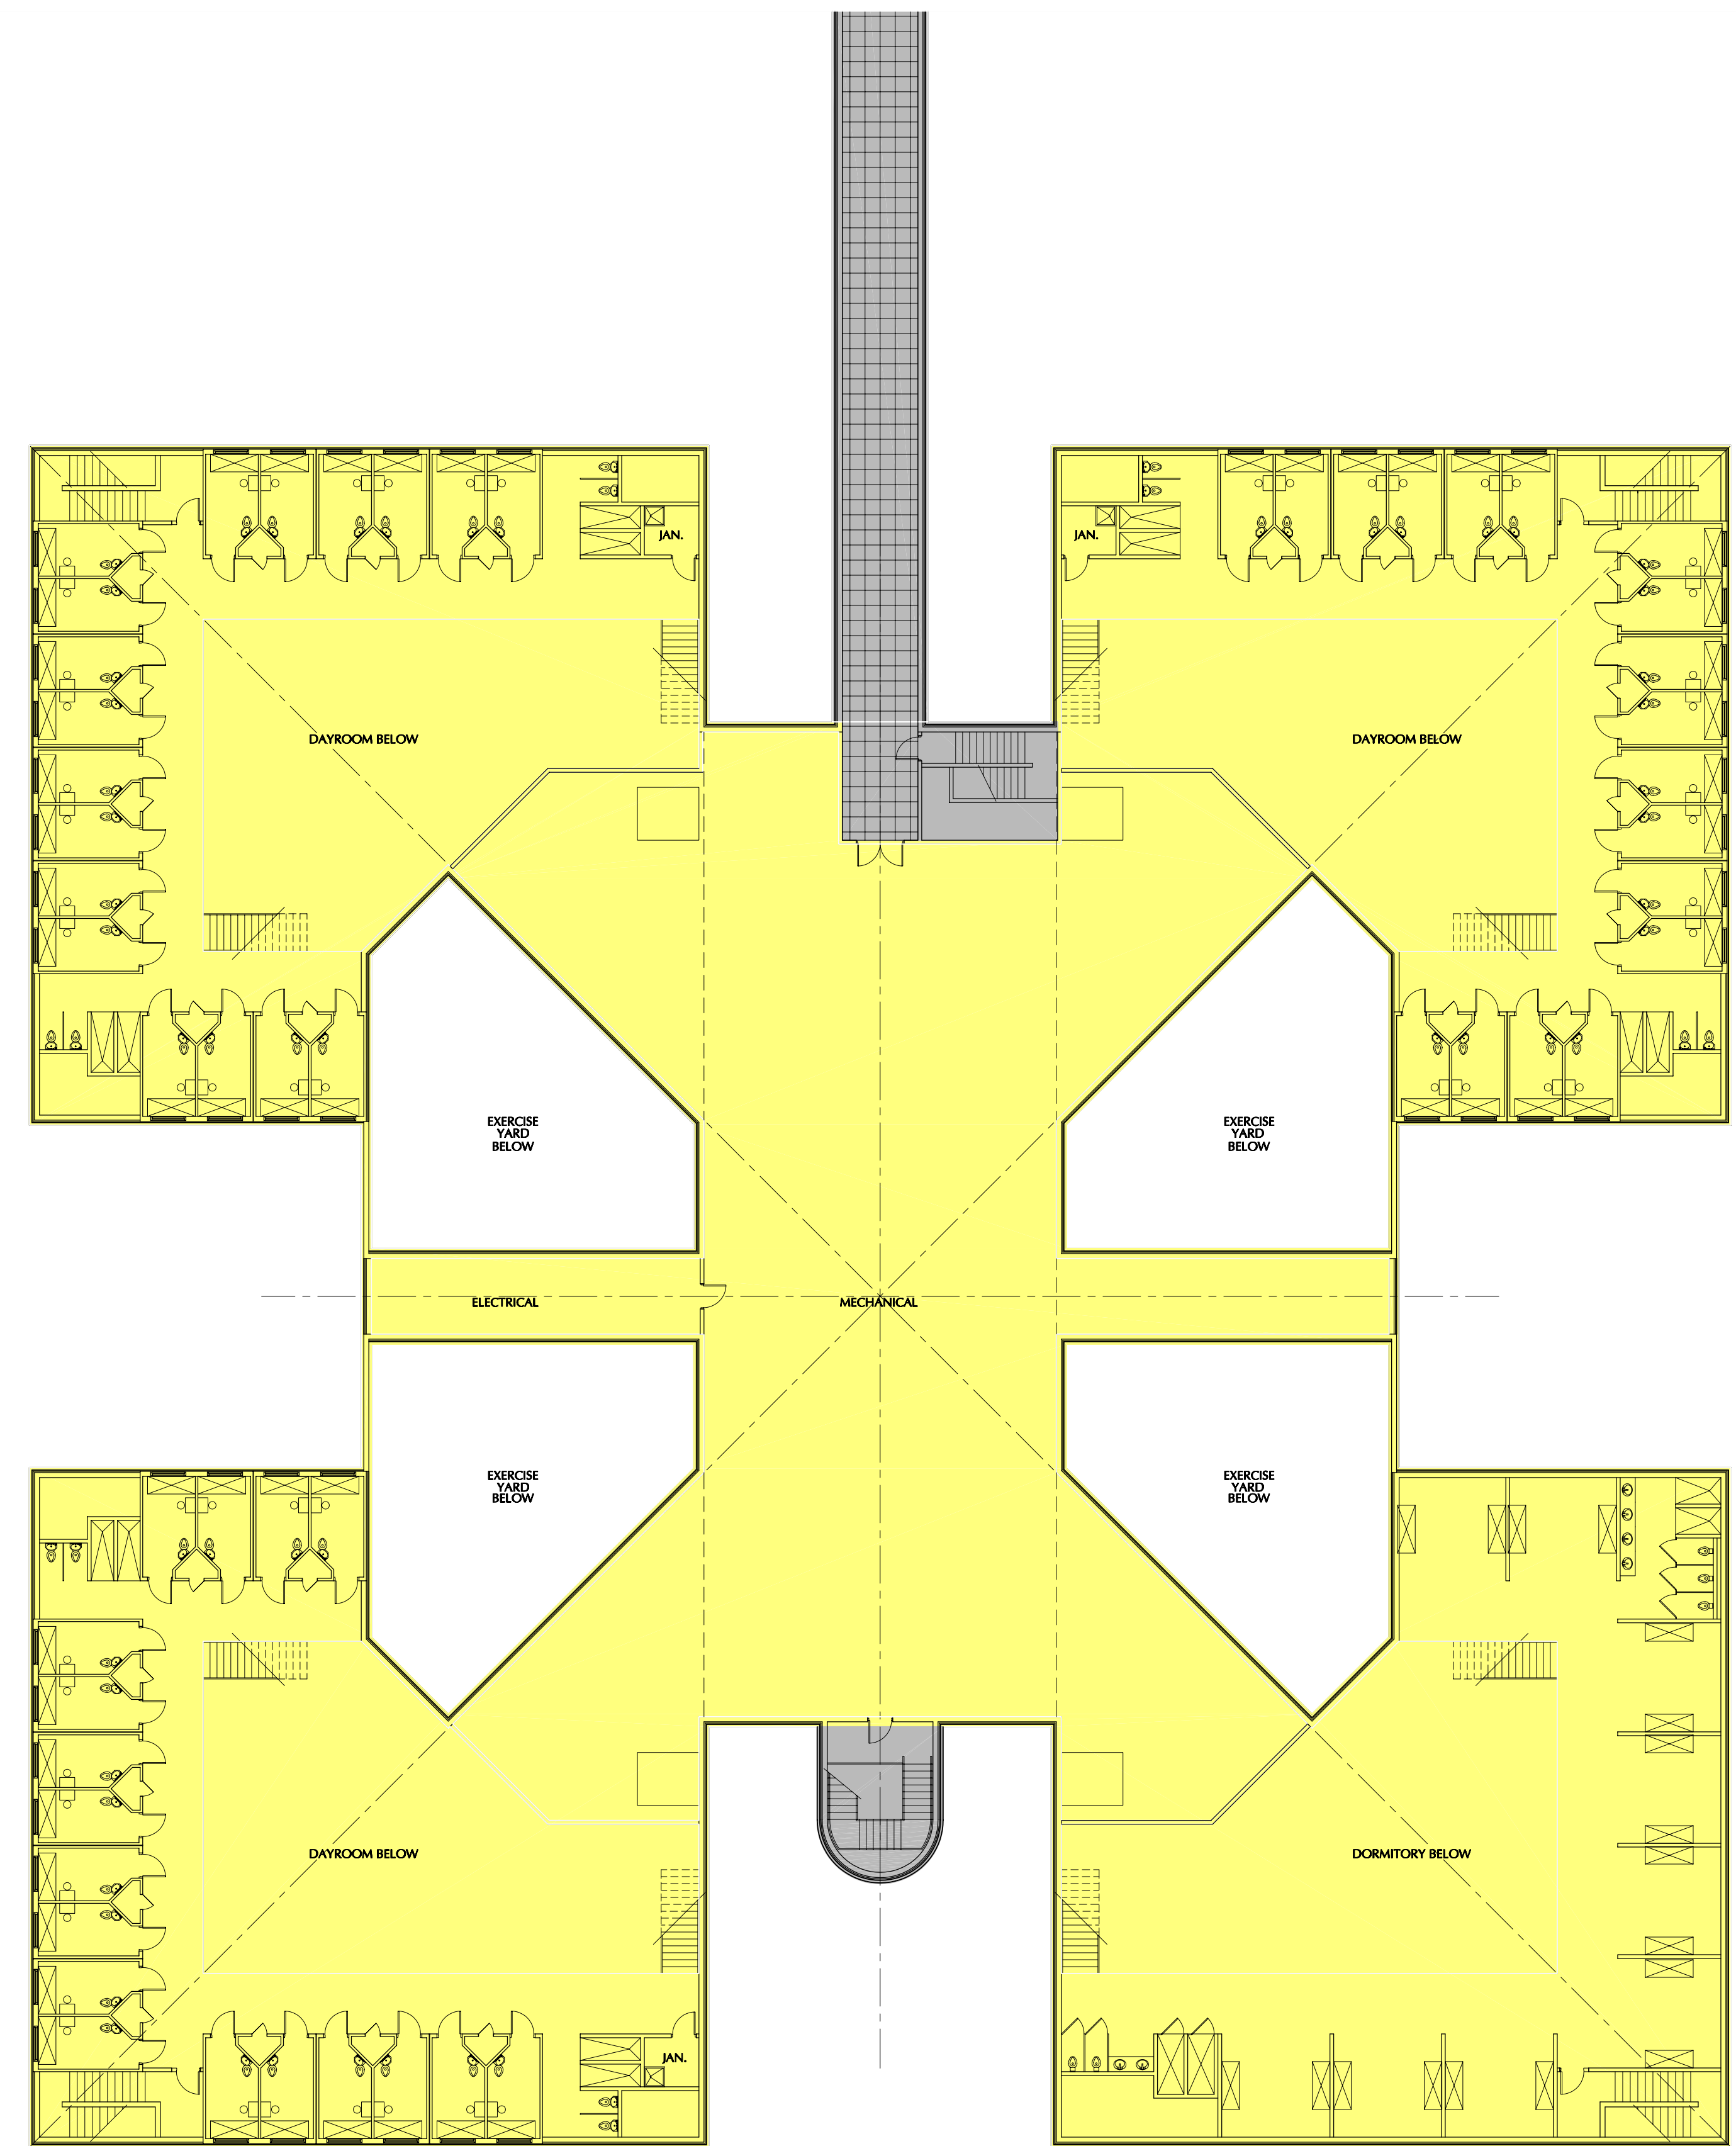

FIRST FLOOR

SECOND FLOOR

# COLLIN COUNTY DETENTION FACILITY ADDITION

68,600 TOTAL SQ. FT.

NORTH SCALE: 1/16" = 1'-0"

WIGINTON HOOKER JEFFRY ARCHITECTS