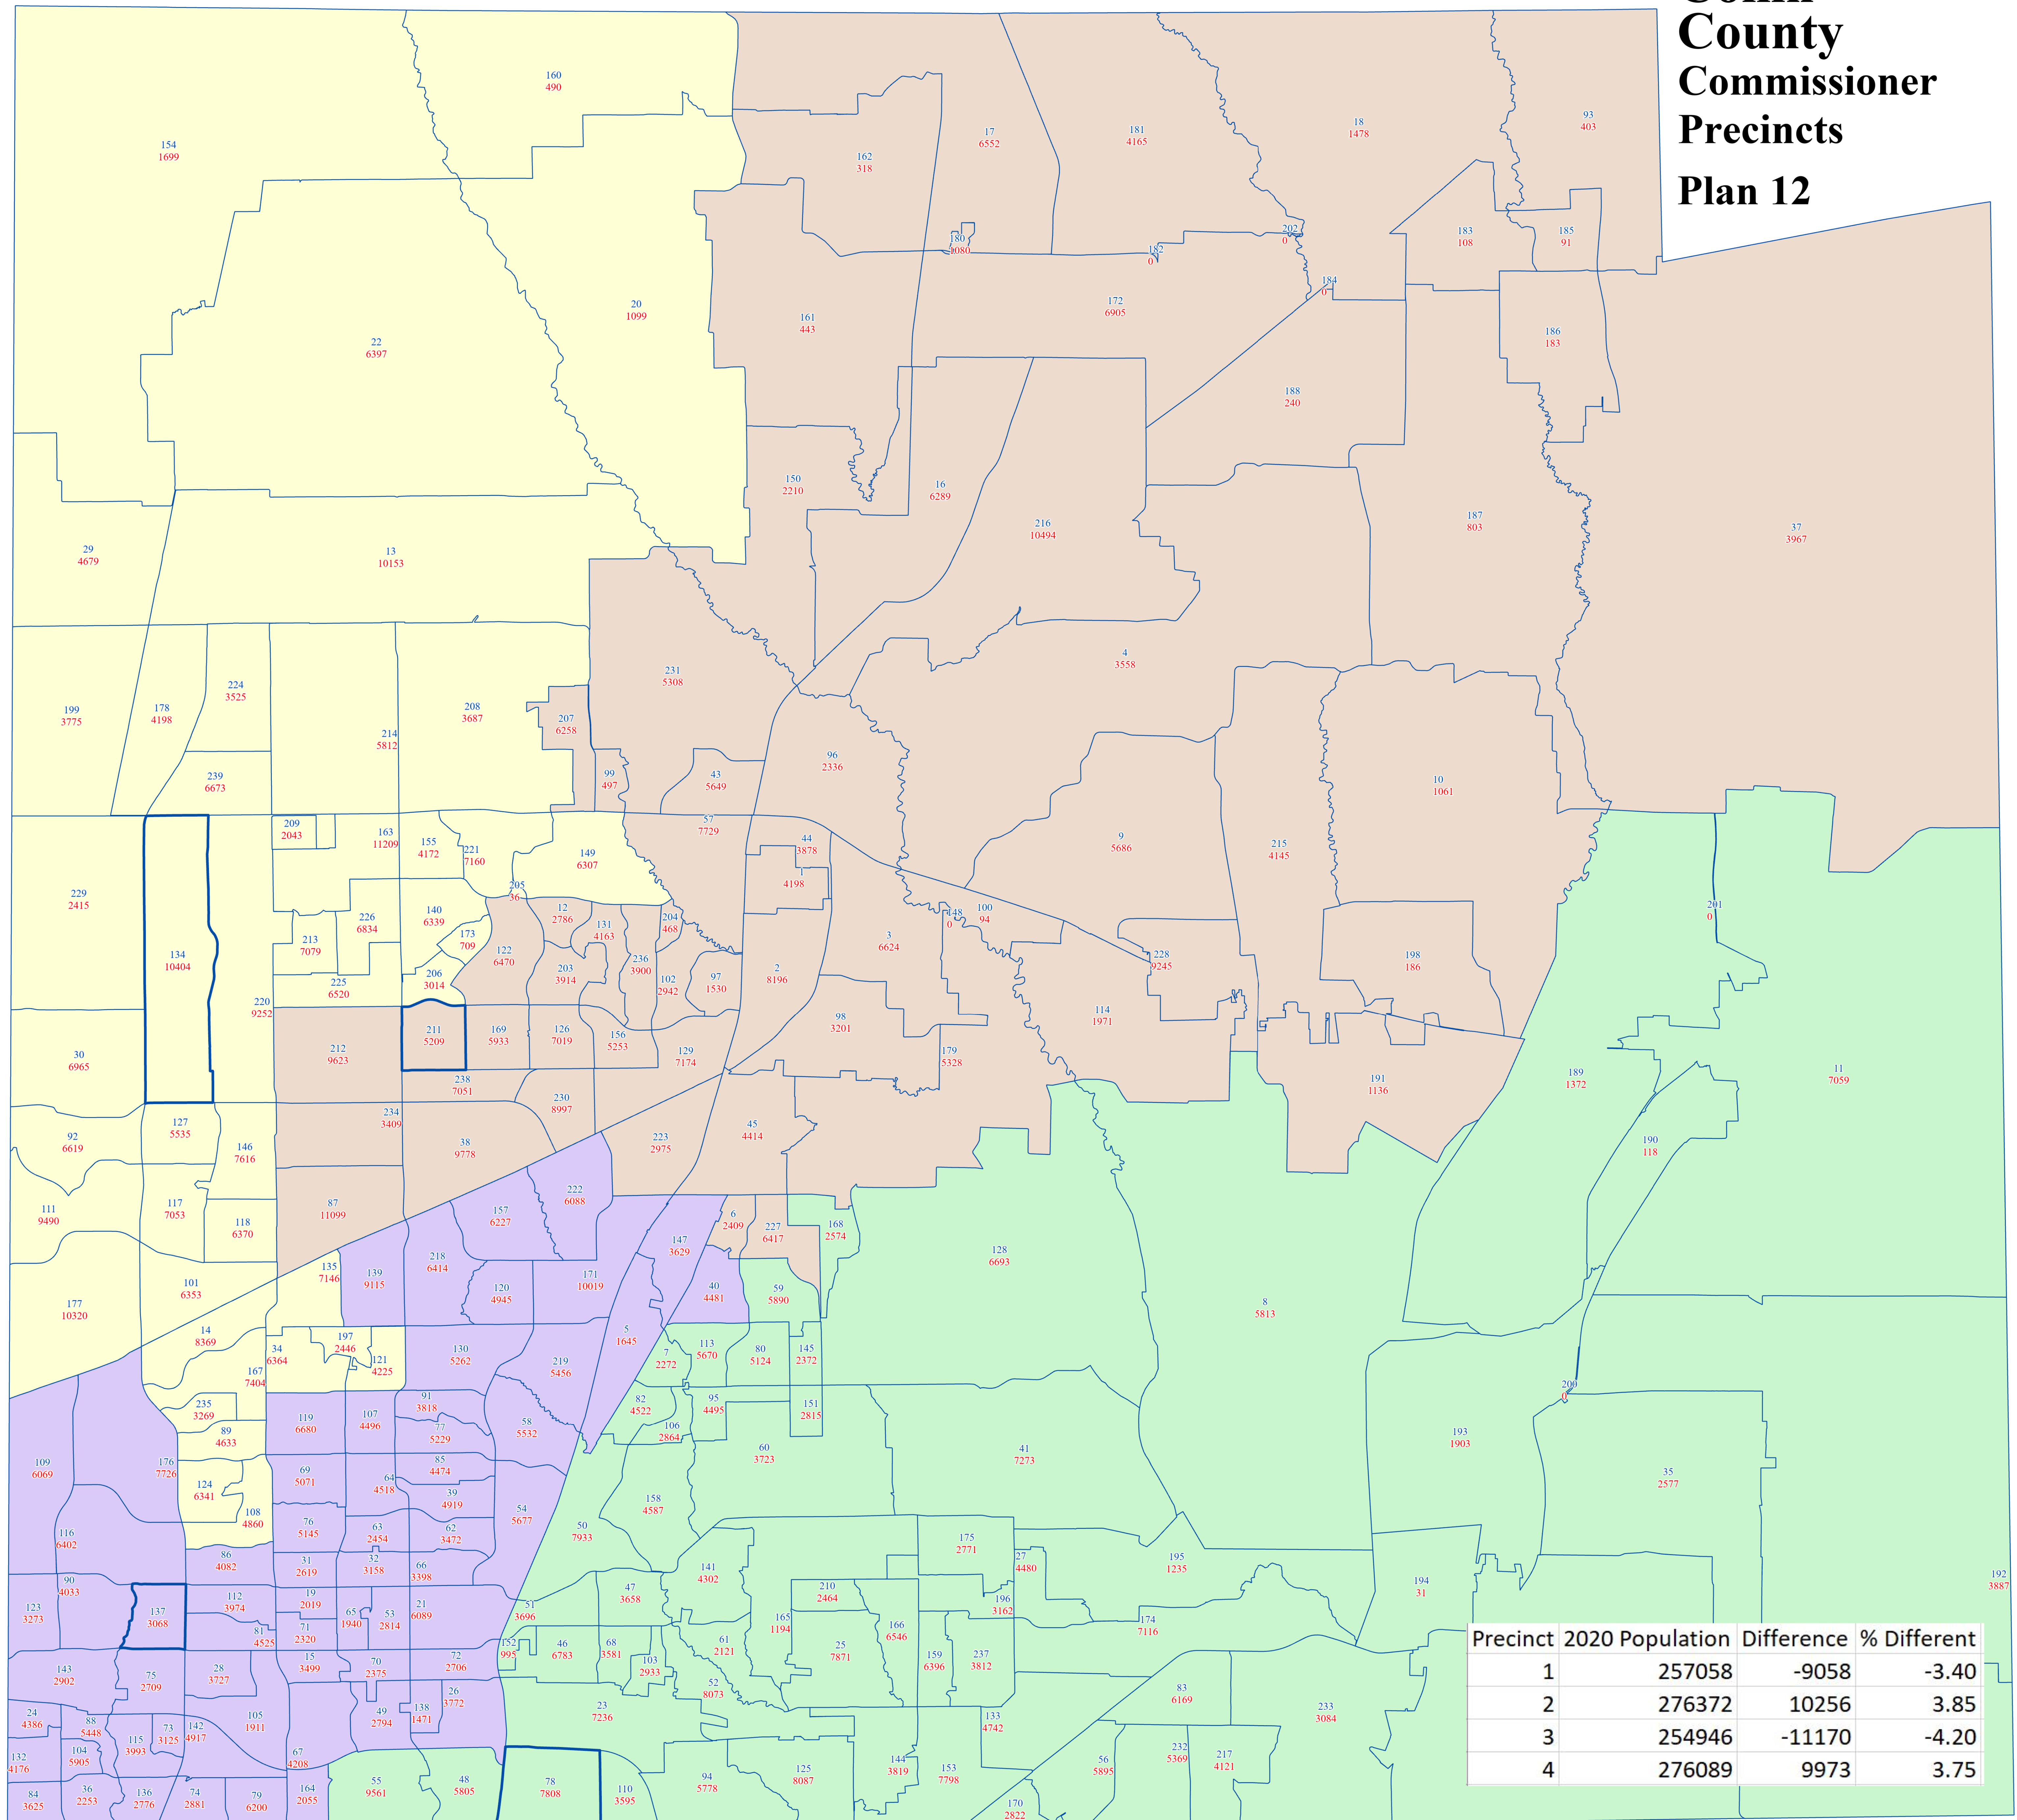

Collin County Commissioner Precincts Plan 12

Precinct	2020 Population	Difference	% Different
1	257058	-9058	-3.40
2	276372	10256	3.85
3	254946	-11170	-4.20
4	276089	9973	3.75