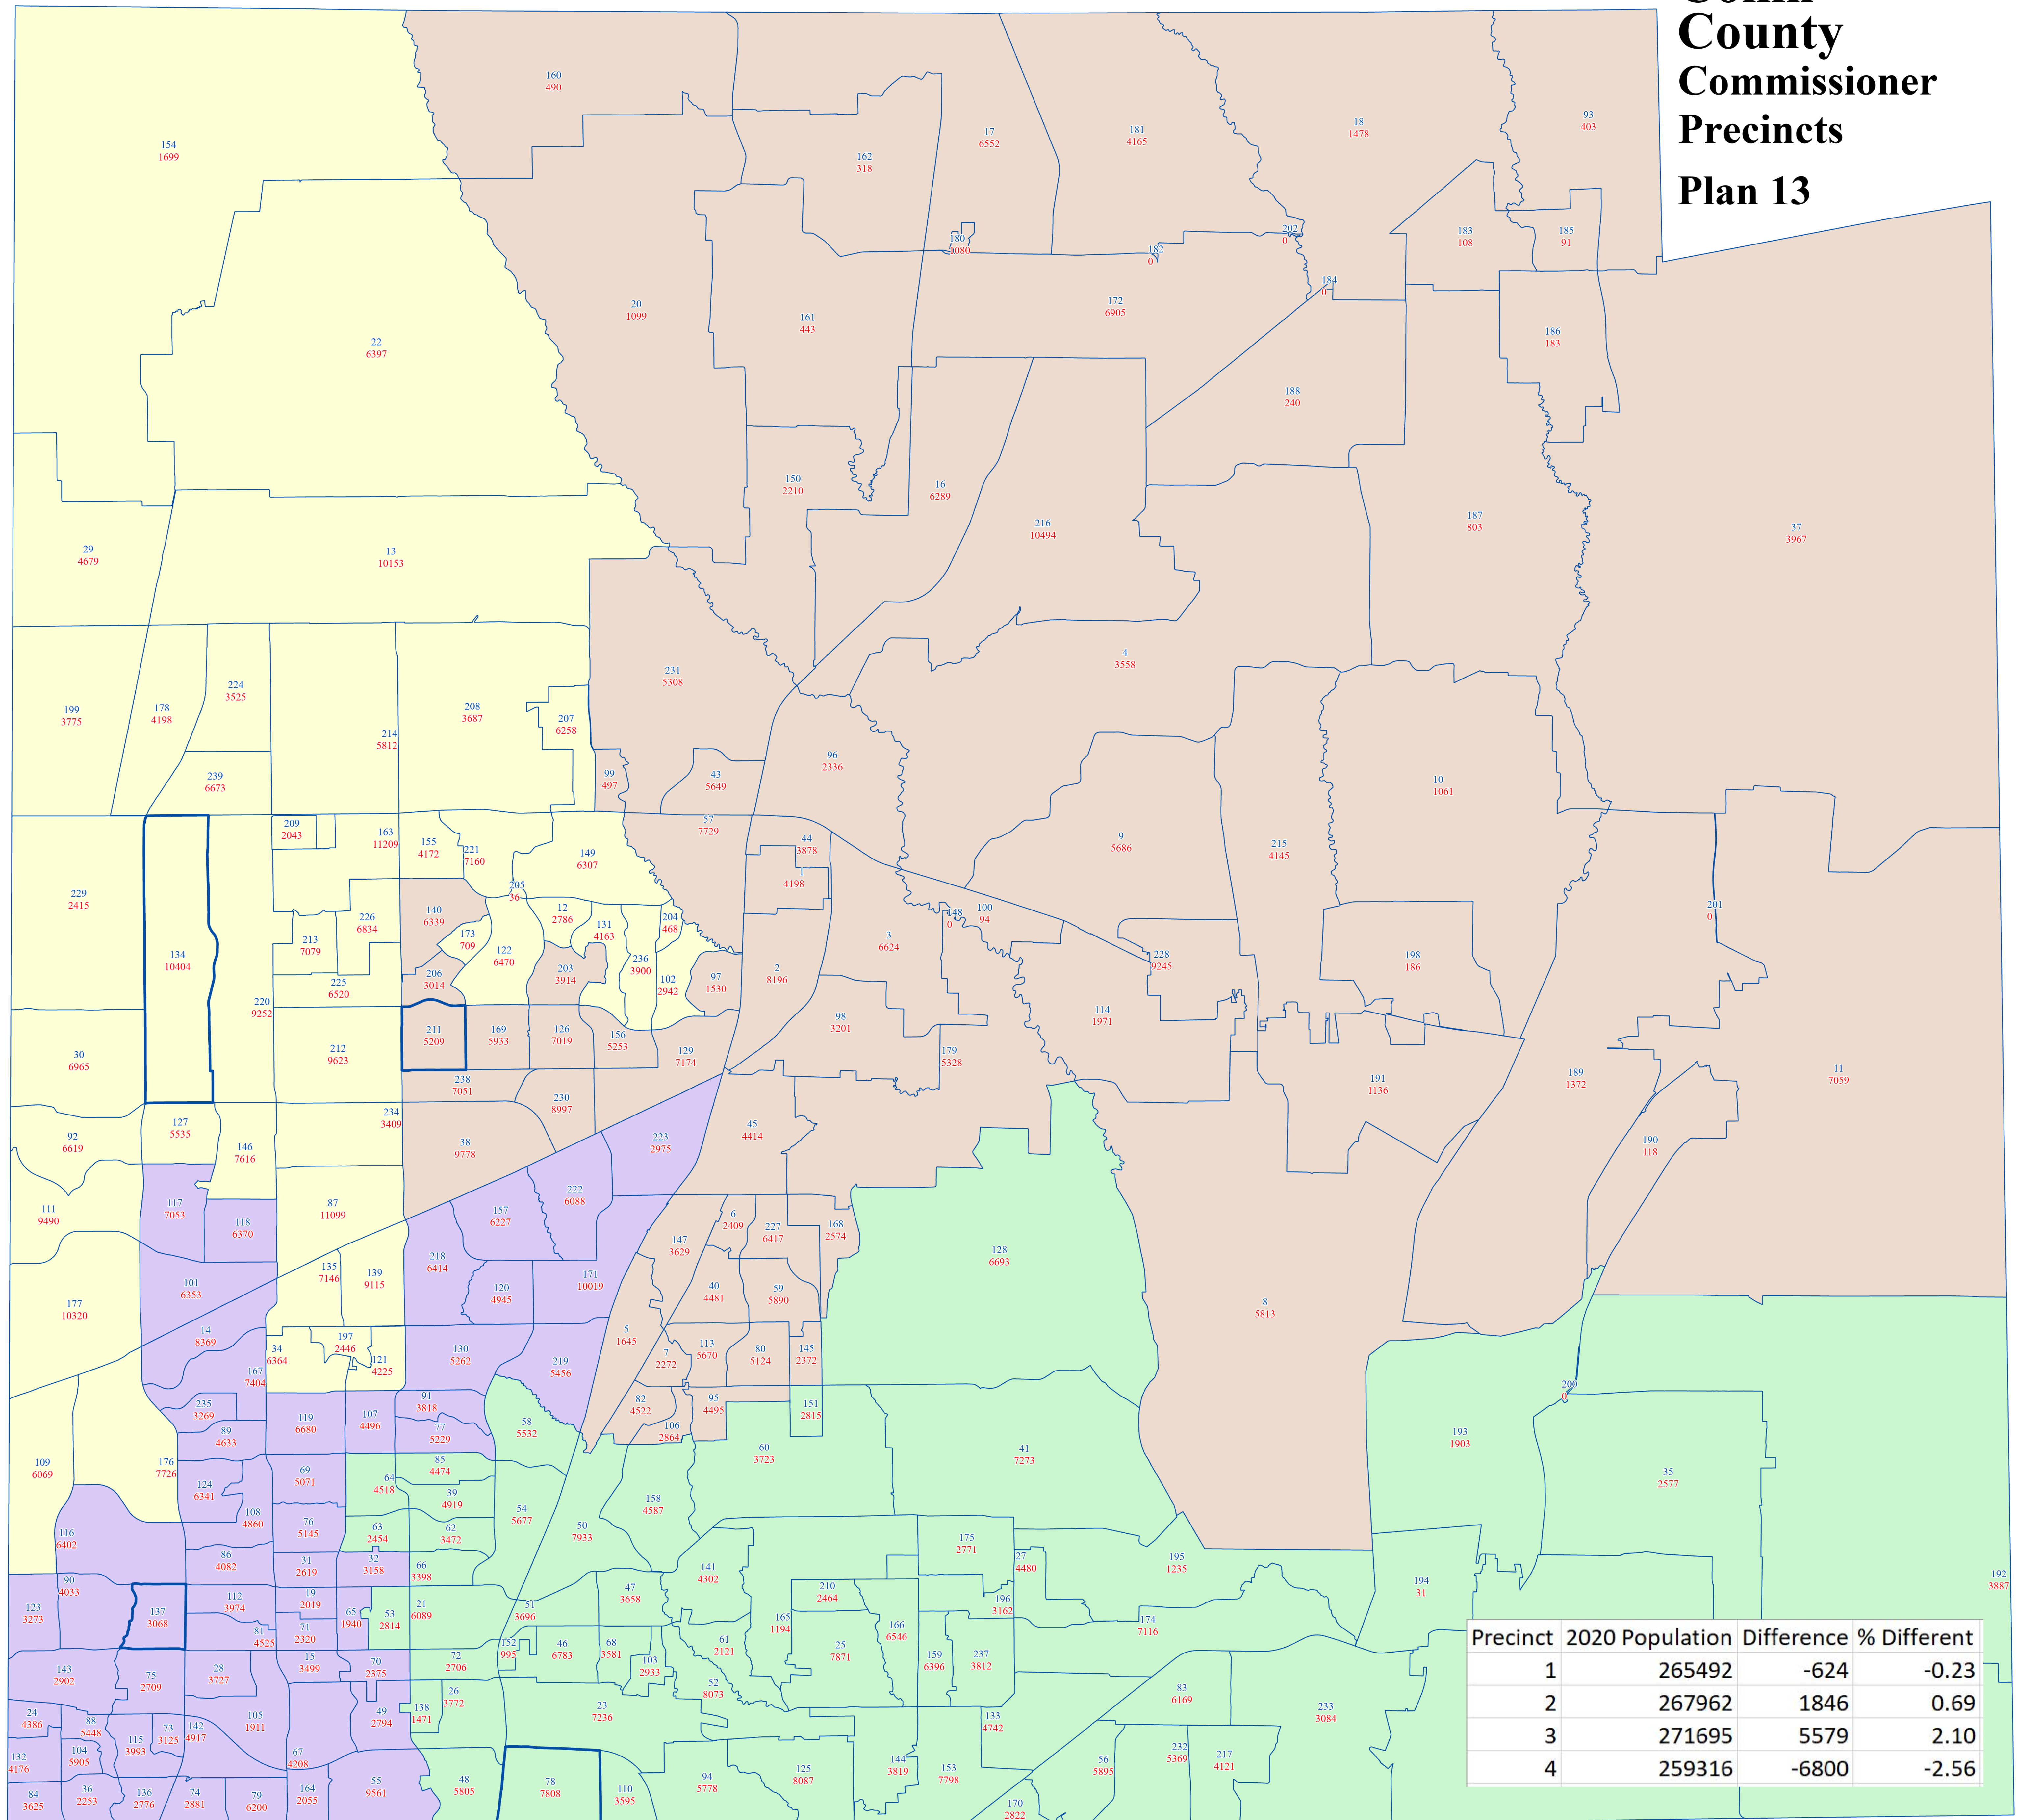

# Collin County Commissioner Precincts Plan 13

Precinct	2020 Population	Difference	% Different
1	265492	-624	-0.23
2	267962	1846	0.69
3	271695	5579	2.10
4	259316	-6800	-2.56