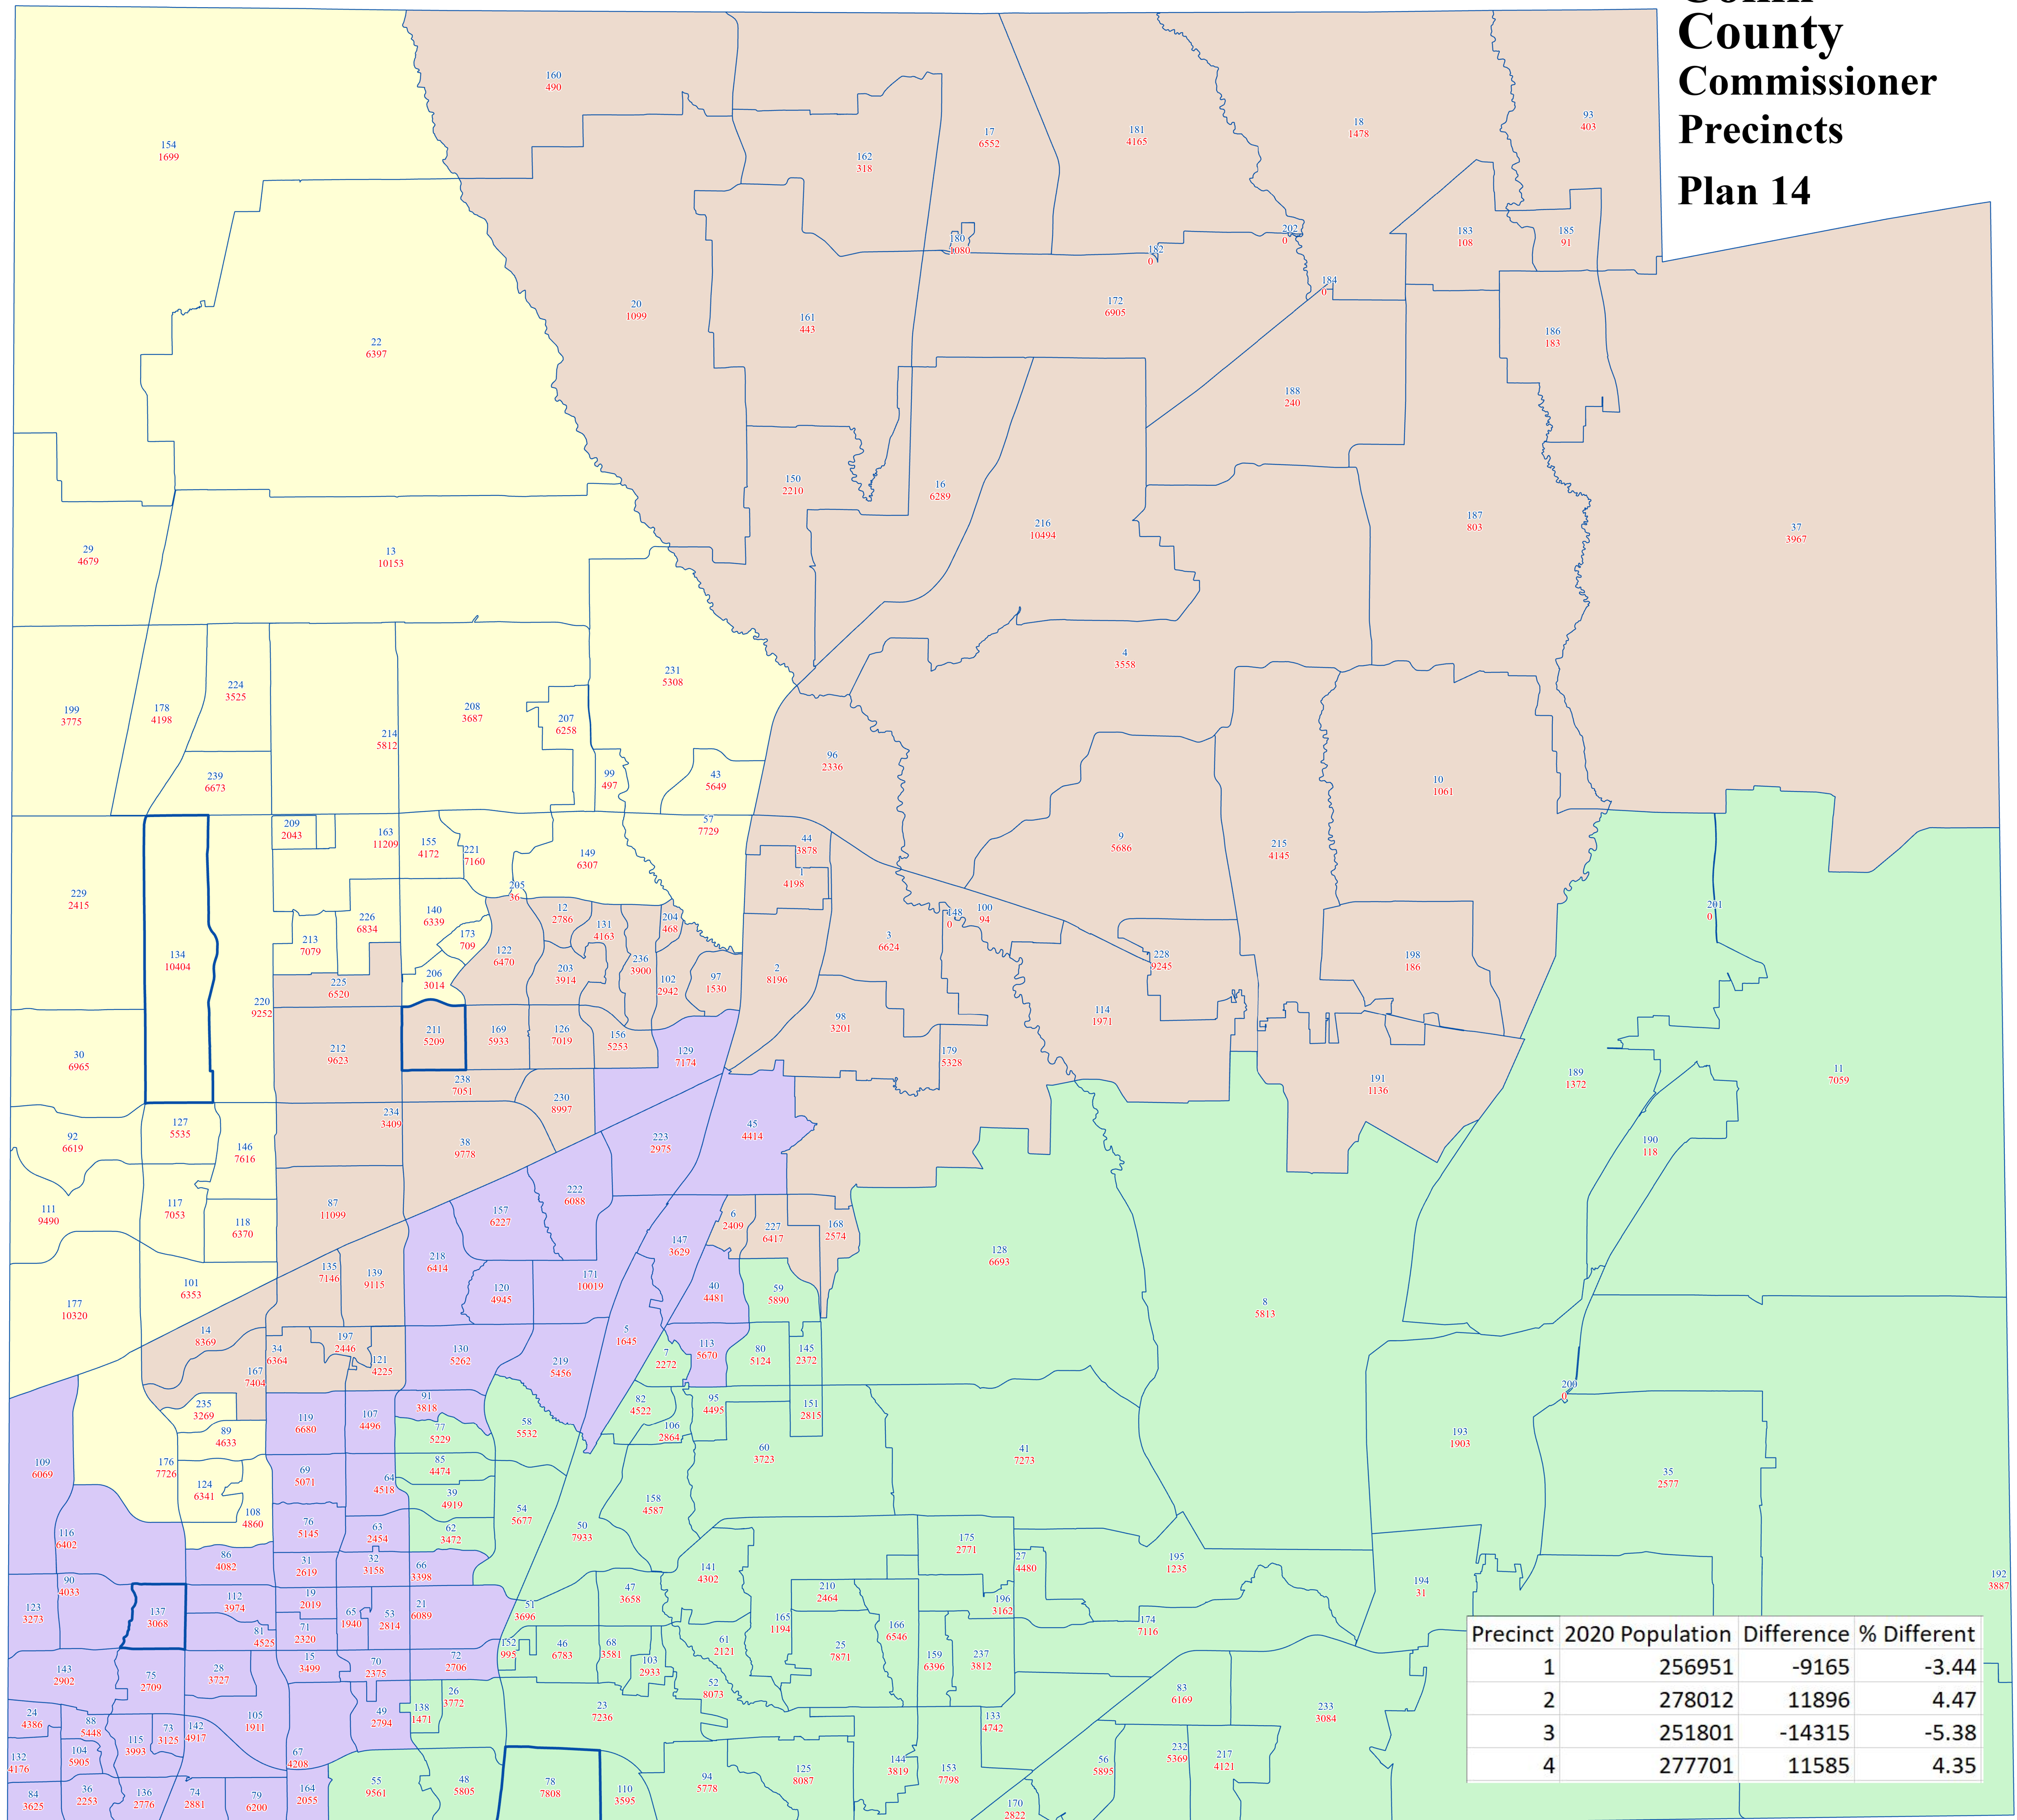

Collin County Commissioner Precincts Plan 14

Precinct	2020 Population	Difference	% Different
1	256951	-9165	-3.44
2	278012	11896	4.47
3	251801	-14315	-5.38
4	277701	11585	4.35