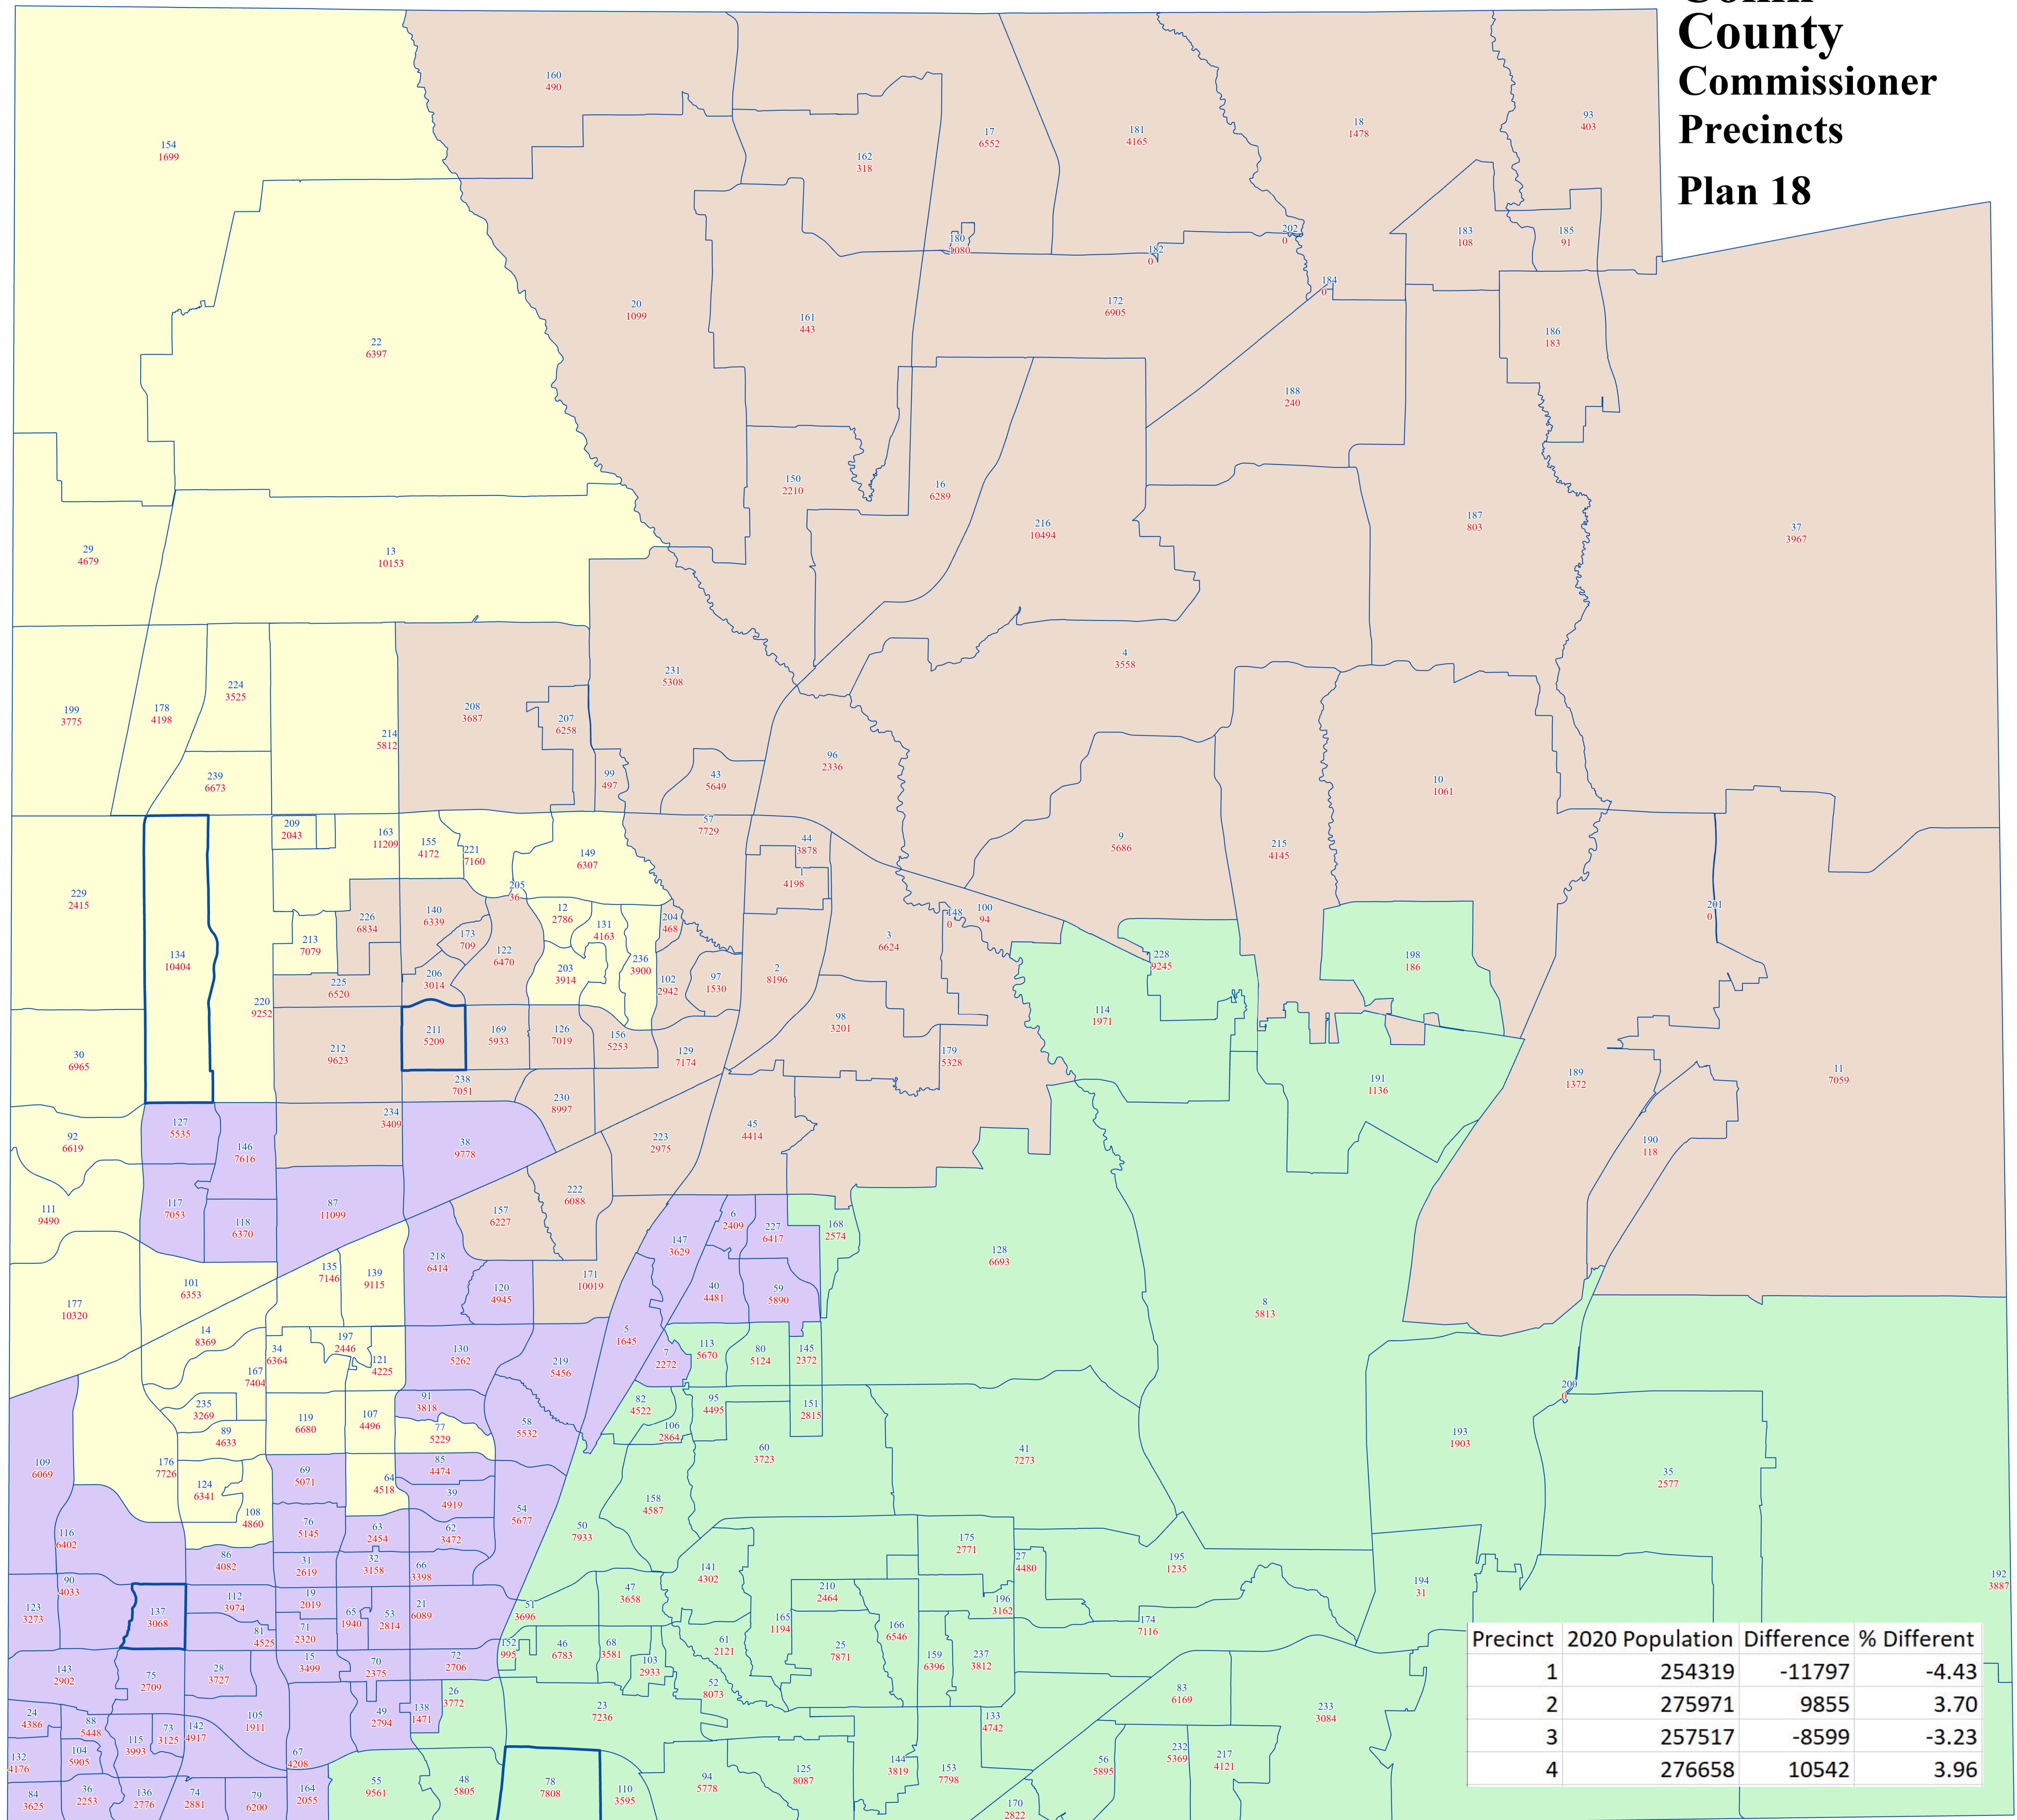

Collin County Commissioner Precincts Plan 18

Precinct	2020 Population	Difference	% Different
1	254319	-11797	-4.43
2	275971	9855	3.70
3	257517	-8599	-3.23
4	276658	10542	3.96