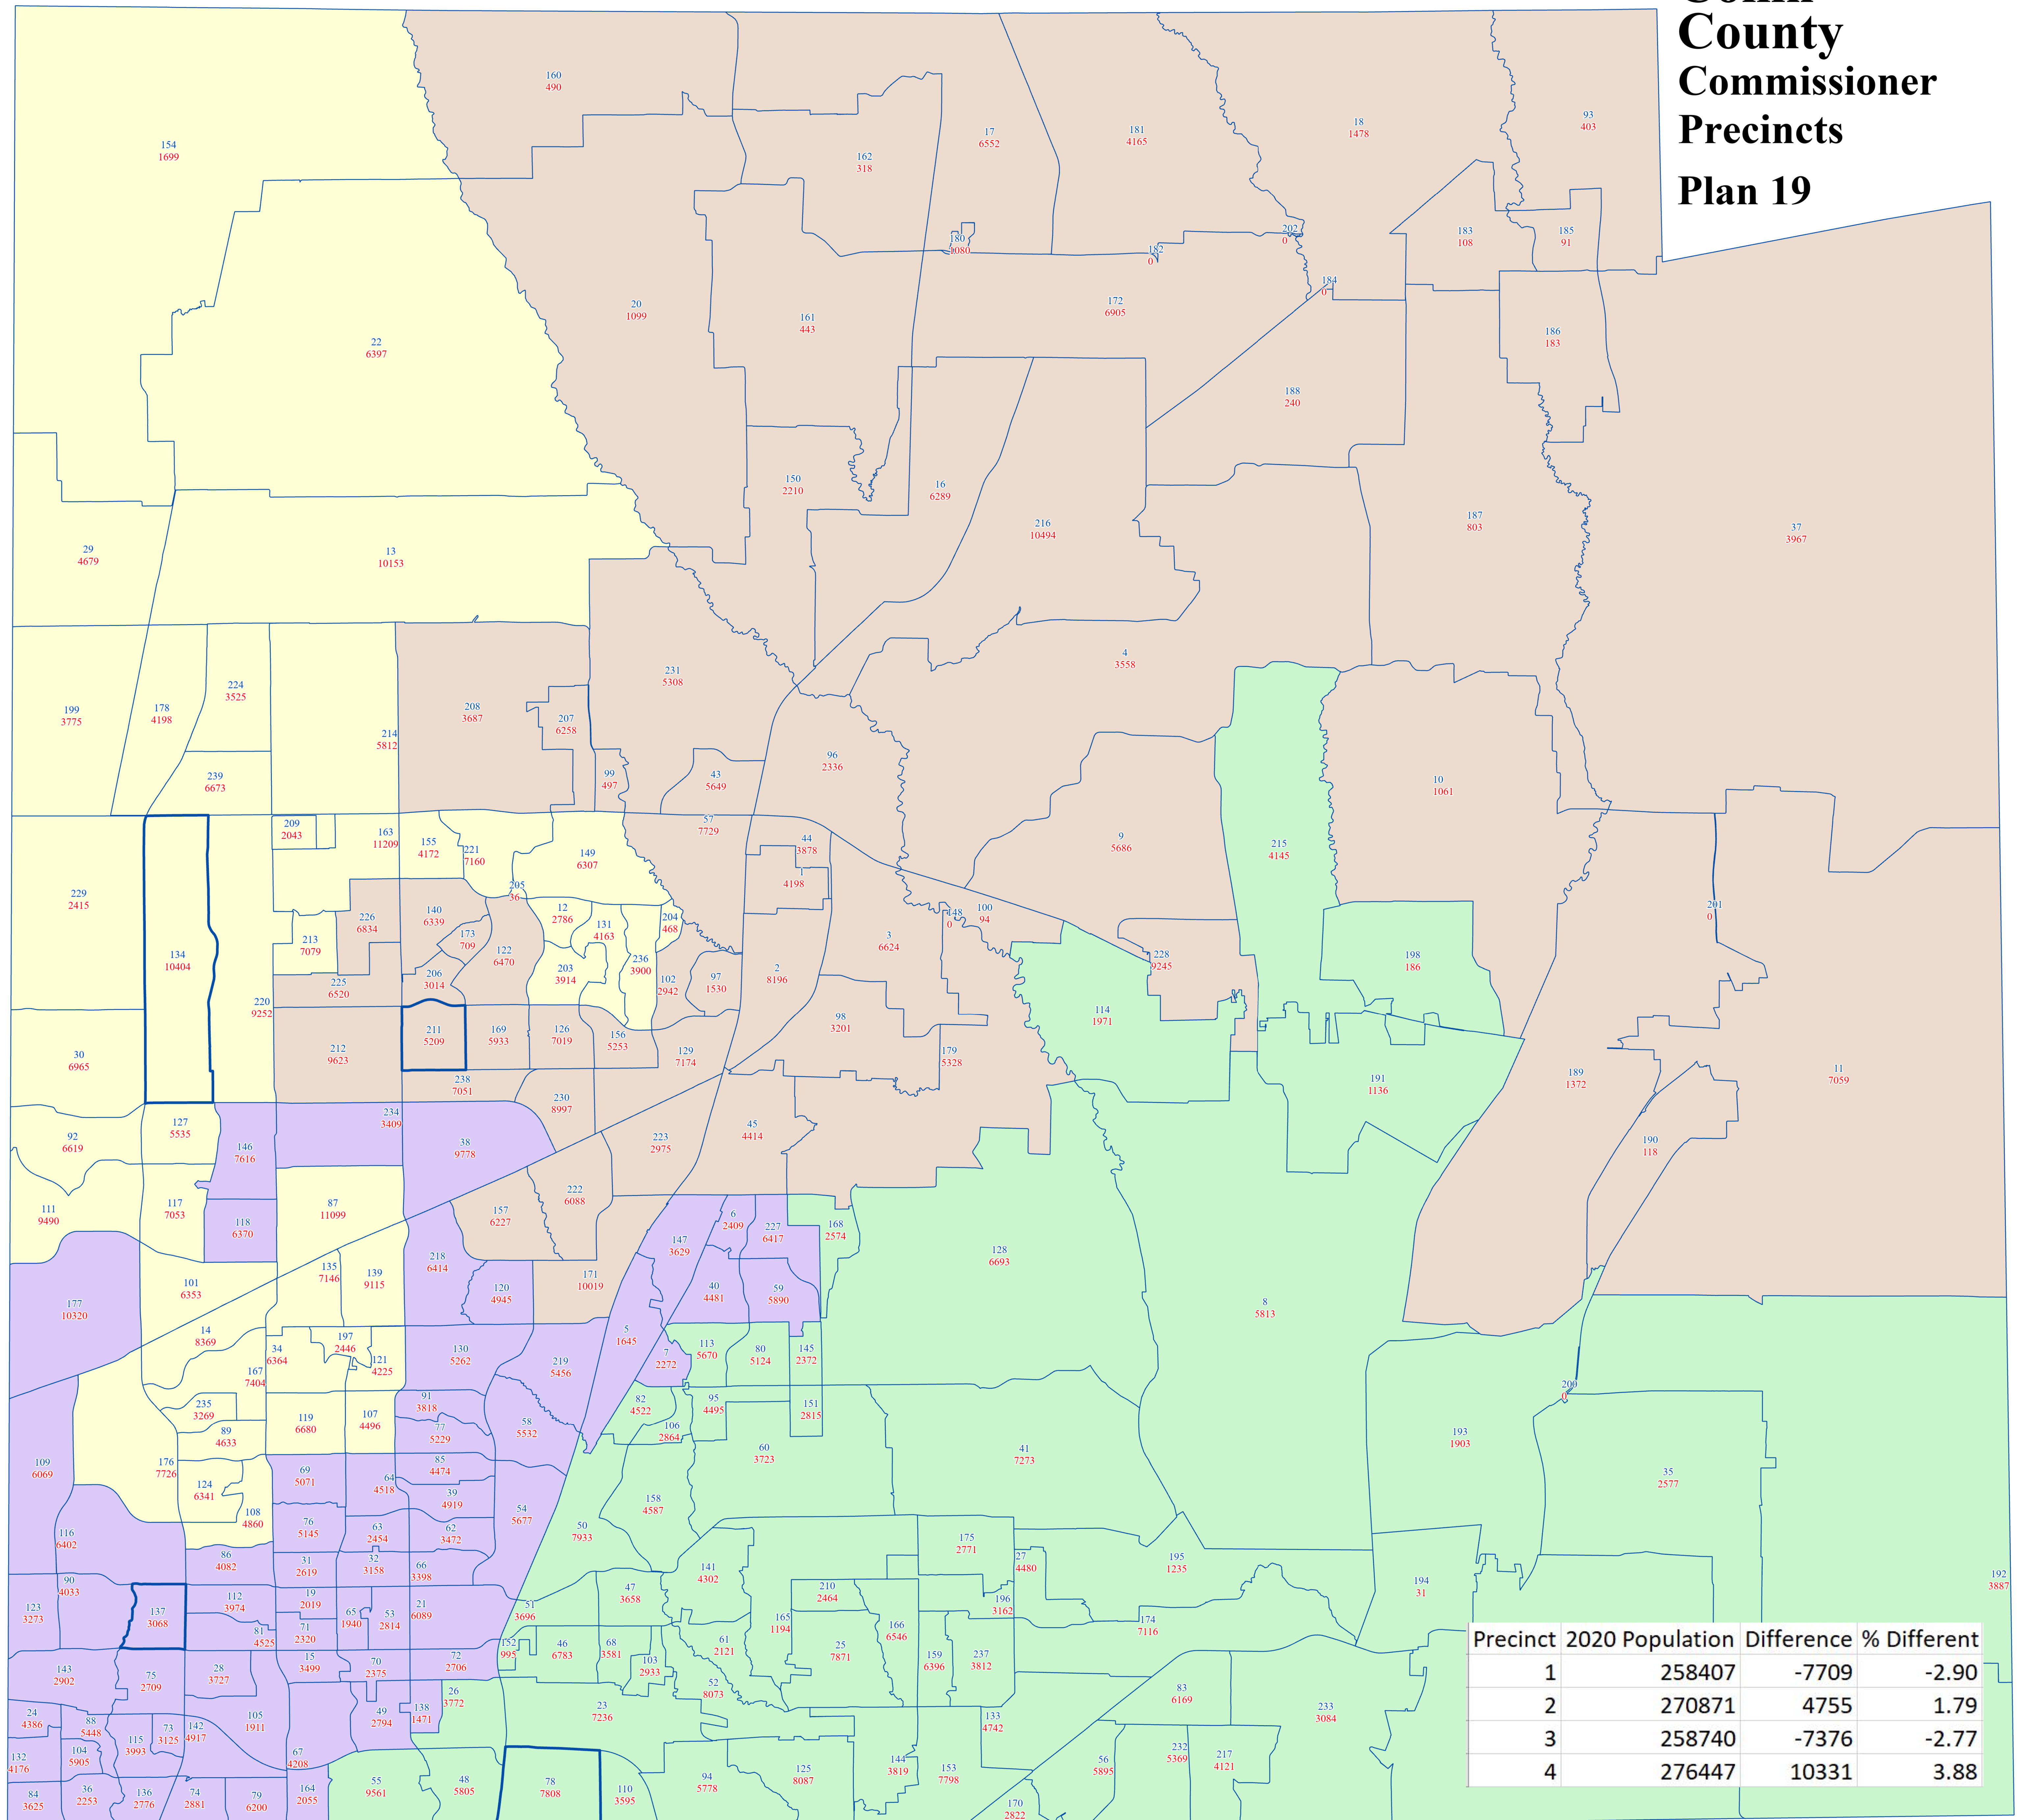

# Collin County Commissioner Precincts Plan 19

Precinct	2020 Population	Difference	% Different
1	258407	-7709	-2.90
2	270871	4755	1.79
3	258740	-7376	-2.77
4	276447	10331	3.88