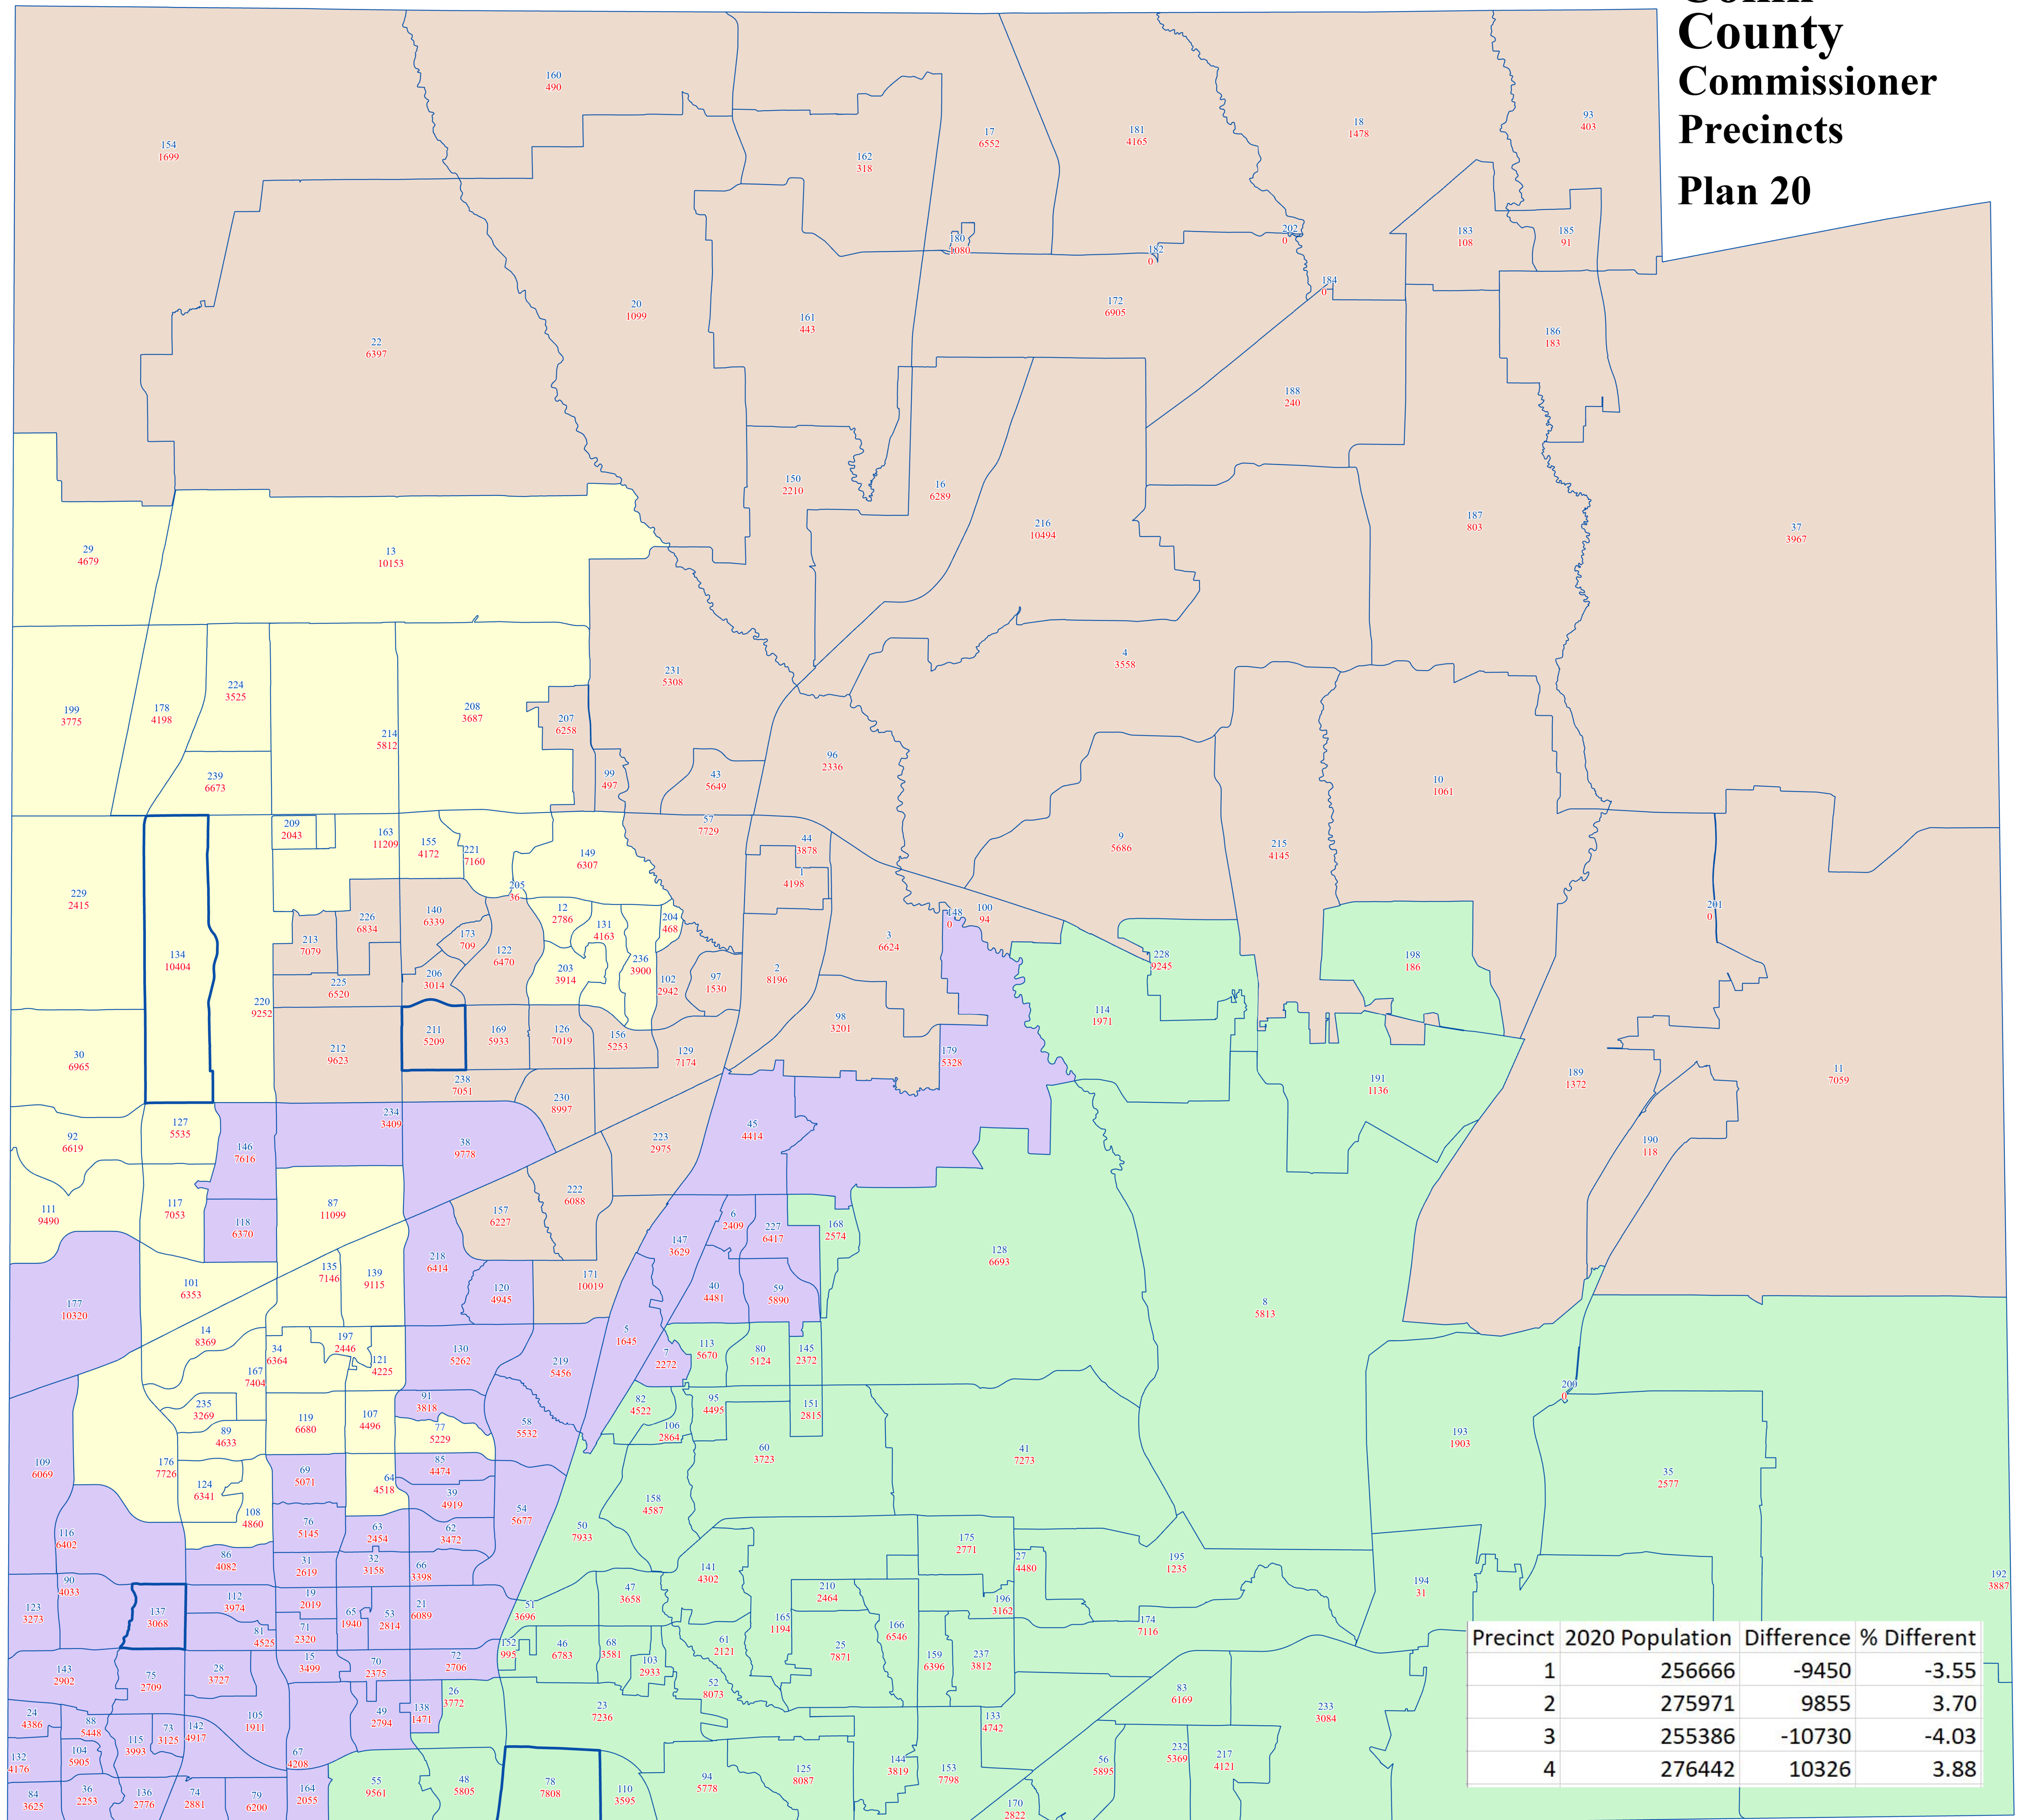

# Collin County Commissioner Precincts Plan 20

Precinct	2020 Population	Difference	% Different
1	256666	-9450	-3.55
2	275971	9855	3.70
3	255386	-10730	-4.03
4	276442	10326	3.88