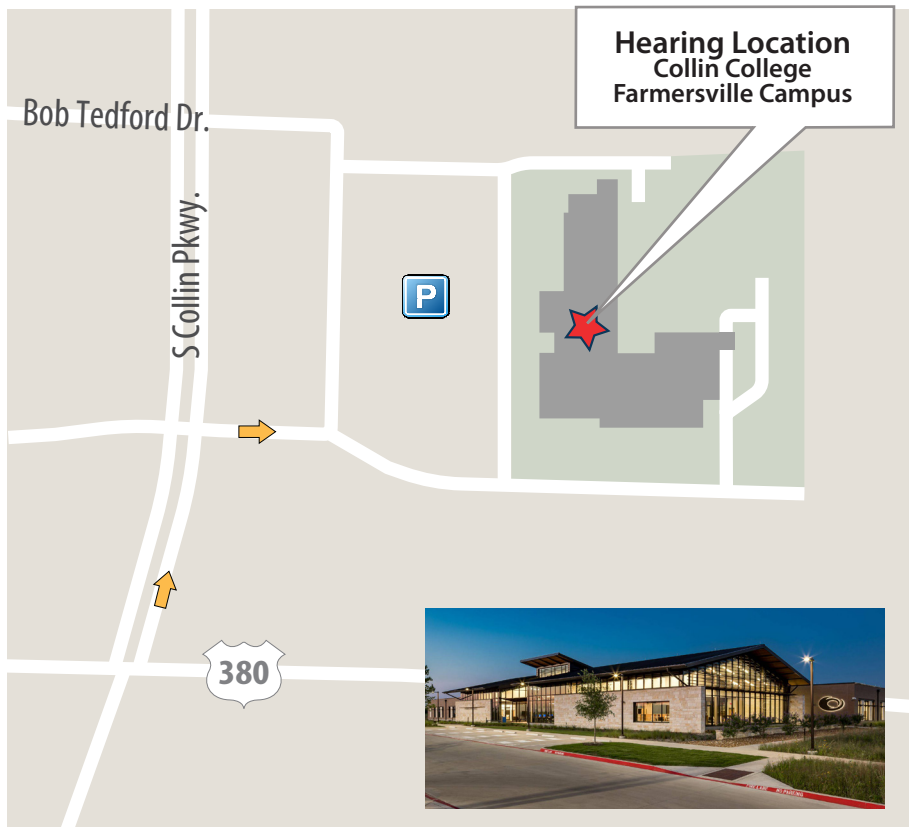

US 380

from CR 560 to CR 699
(Hunt County Line)

Virtual and In-Person

RESCHEDULED PUBLIC HEARING

CSJs: 0135-05-028, 0135-04-038,
0135-17-002, and 0135-06-038

Thursday, March 23, 2023
5:30 PM - 7:30 PM

**COLLIN COLLEGE
FARMERSVILLE CAMPUS**
501 S. Collin Parkway
Farmersville, TX 75442

access the Virtual Public Hearing by
scanning the QR code on this page using
a phone or a tablet or visit www.keepit-movingdallas.com/US380Farmersville.
Please note, this is not a live event.

Directions to the In-Person Public Hearing

501 S. Collin Parkway, Farmersville, TX 75442

Directions from eastbound US 380:

Turn left onto S. Collin Parkway, and then turn right.

Directions from westbound US 380:

Turn right onto S. Collin Parkway, and then turn right.

Cómo llegar desde la US 380 en dirección oeste:

Gire a la derecha en S. Collin Parkway, y luego gire a la derecha.