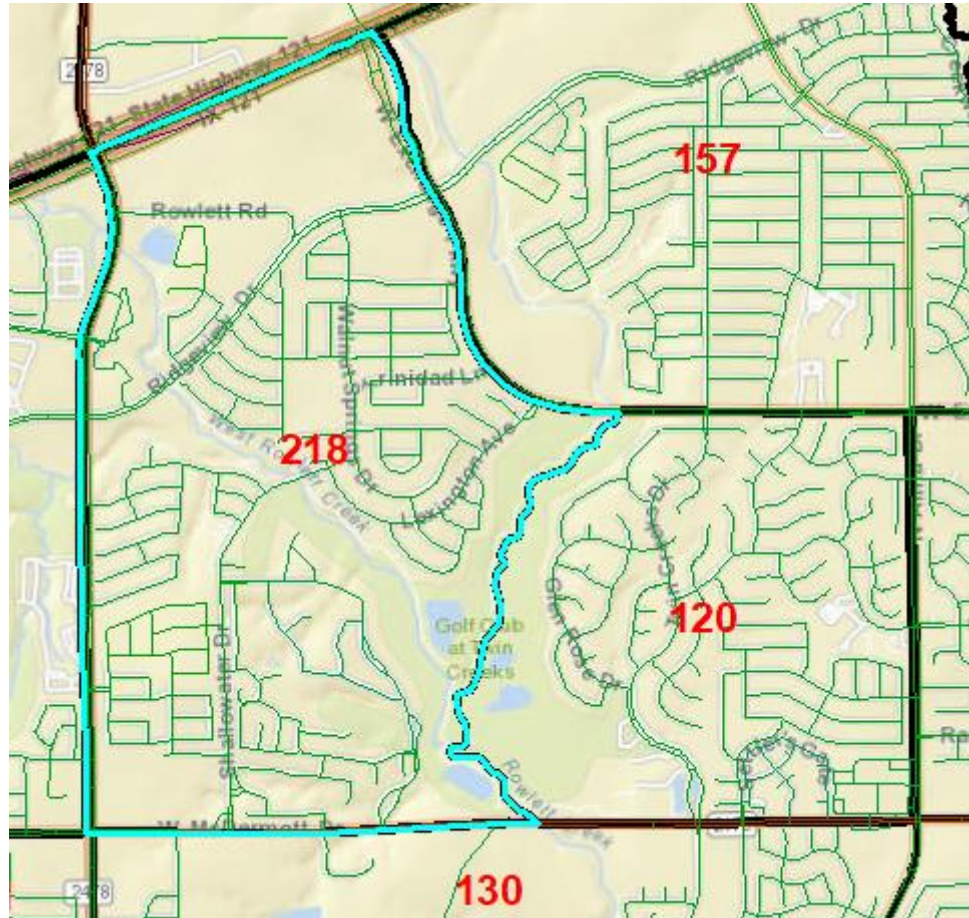

Pct. 9
Princeton City
New Hope City
McKinney ISD
Princeton ISD

Pct. 9 split to add Pct. 215

Split north to south along FM75 / Longneck Road, west to East College Ave,
South to 2nd Street, to FM 982

Pct. 215
Princeton City
McKinney ISD
Princeton ISD

16
Anna City
McKinney City
Melissa City
Anna ISD
Melissa ISD
McKinney ISD

Pct. 16 split to add Pct. 216

Split north to south along N State Highway 5 / McKinney St. and 121 to the south.

216
Melissa, City
Anna, City
Anna ISD
Melissa ISD

56
Wylie, City
Wylie, ISD

Pct. 56 split to add Pct. 217

Split north to south along SW Allen Blvd. and E. FM 544

217
Wylie, City
Wylie ISD

120
Allen City
Allen ISD

Pct. 120 split to add Pct. 218

Split north to south along Rowlett Creek

218
Allen City
Allen ISD

130
Allen City
Allen ISD
Plano ISD

Pct. 130 split to add Pct. 219

Split north to south along South Alma Dr. between
West McDermott Dr. and Hedgcoxe Rd.

219
Allen City
Allen ISD

134
Frisco City
Frisco ISD
Prosper ISD