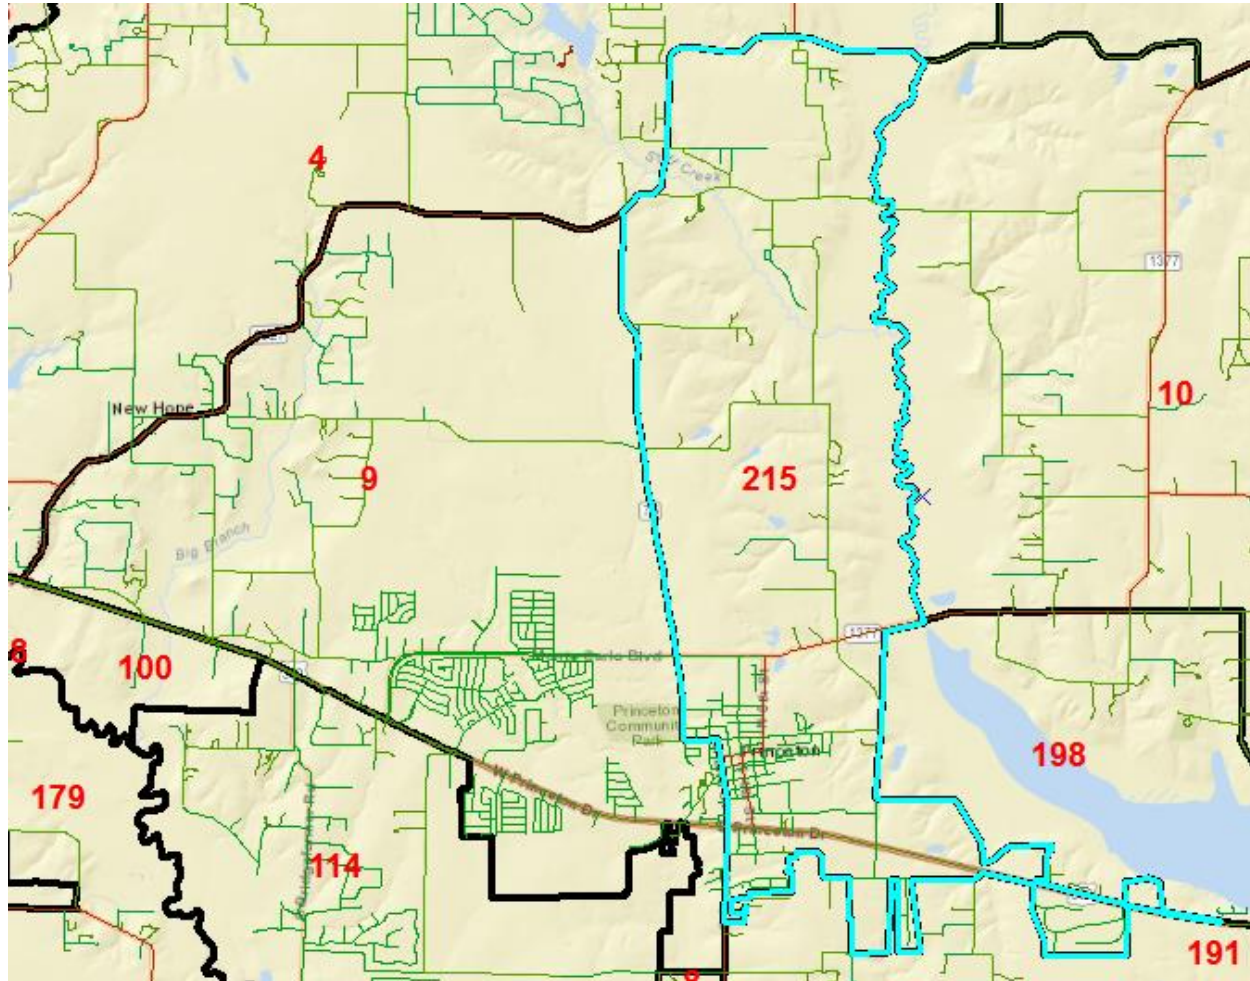

Pct. 9
Princeton City
New Hope City
McKinney ISD
Princeton ISD

Pct. 9 split to add Pct. 215

Split north to south along FM75 / Longneck Road, west to East College Ave,
South to 2nd Street, to FM 982

Pct. 215
Princeton City
McKinney ISD
Princeton ISD

16
Anna City
McKinney City
Melissa City
Anna ISD
Melissa ISD
McKinney ISD

Pct. 16 split to add Pct. 216

Split north to south along N State Highway 5 / McKinney St. and 121 to the south.

216
Melissa, City
Anna, City
Anna ISD
Melissa ISD

56
Wylie, City
Wylie, ISD

Pct. 56 split to add Pct. 217

Split north to south along SW Allen Blvd. and E. FM 544

217
Wylie, City
Wylie ISD

120
Allen City
Allen ISD

Pct. 120 split to add Pct. 218

Split north to south along Rowlett Creek

Pct. 155 split to add Pct. 221
Split from north to south along Stonebridge Dr. to Lacima Dr.,
south to Bristol Dr., then south on Saint Gabriel Way to Virginia Pkwy.

221
McKinney City
McKinney ISD Dist 2
McKinney ISD Dist 4