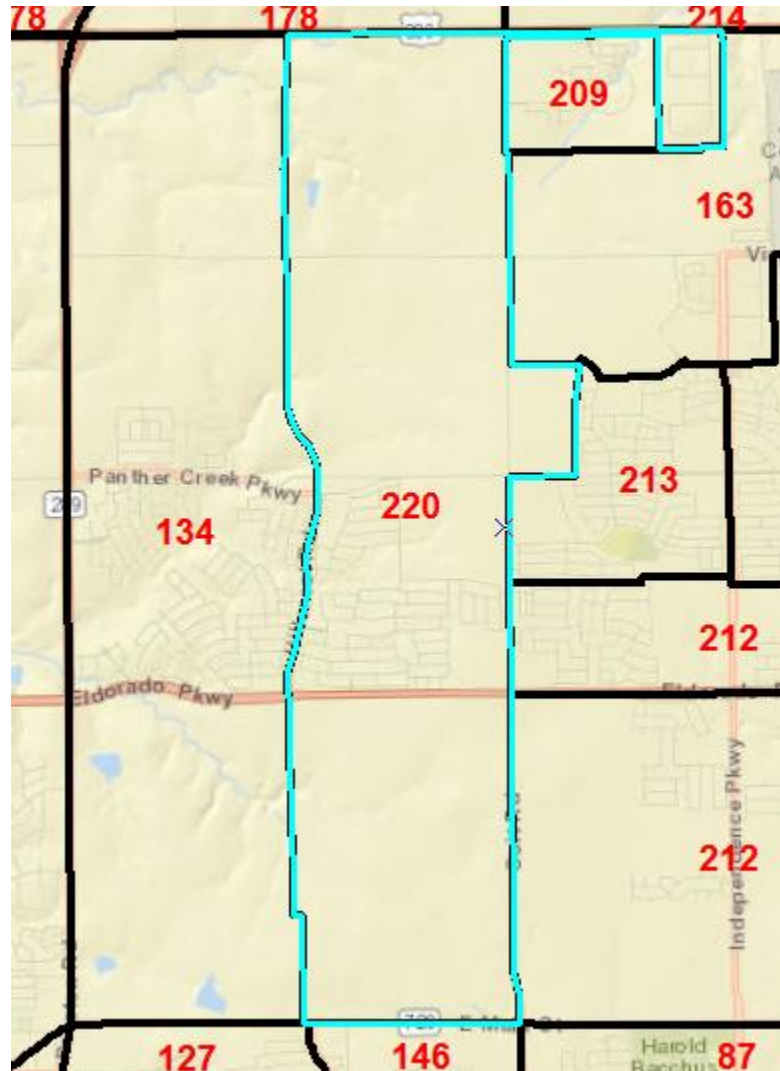

Pct. 9
Princeton City
New Hope City
McKinney ISD
Princeton ISD

Pct. 9 split to add Pct. 215

Split north to south along FM75 / Longneck Road, west to East College Ave,
South to 2nd Street, to FM 982

Pct. 215
Princeton City
McKinney ISD
Princeton ISD

56
Wylie, City
Wylie, ISD

Pct. 56 split to add Pct. 217

Split north to south along SW Allen Blvd. and E. FM 544

217
Wylie, City
Wylie ISD

120
Allen City
Allen ISD

Pct. 120 split to add Pct. 218

Split north to south along Rowlett Creek

218
Allen City
Allen ISD

130
Allen City
Allen ISD
Plano ISD

Pct. 130 split to add Pct. 219

Split north to south along South Alma Dr. between
West McDermott Dr. and Hedgcoxe Rd.

219
Allen City
Allen ISD

134
Frisco City
Frisco ISD
Prosper ISD

Pct. 134 split to add Pct. 220
Split from north at 380 to south, along property lines to Hillcrest Rd then south to East Main St.

220
Frisco City
Frisco ISD
Prosper ISD

155
McKinney City
McKinney ISD Dist 2