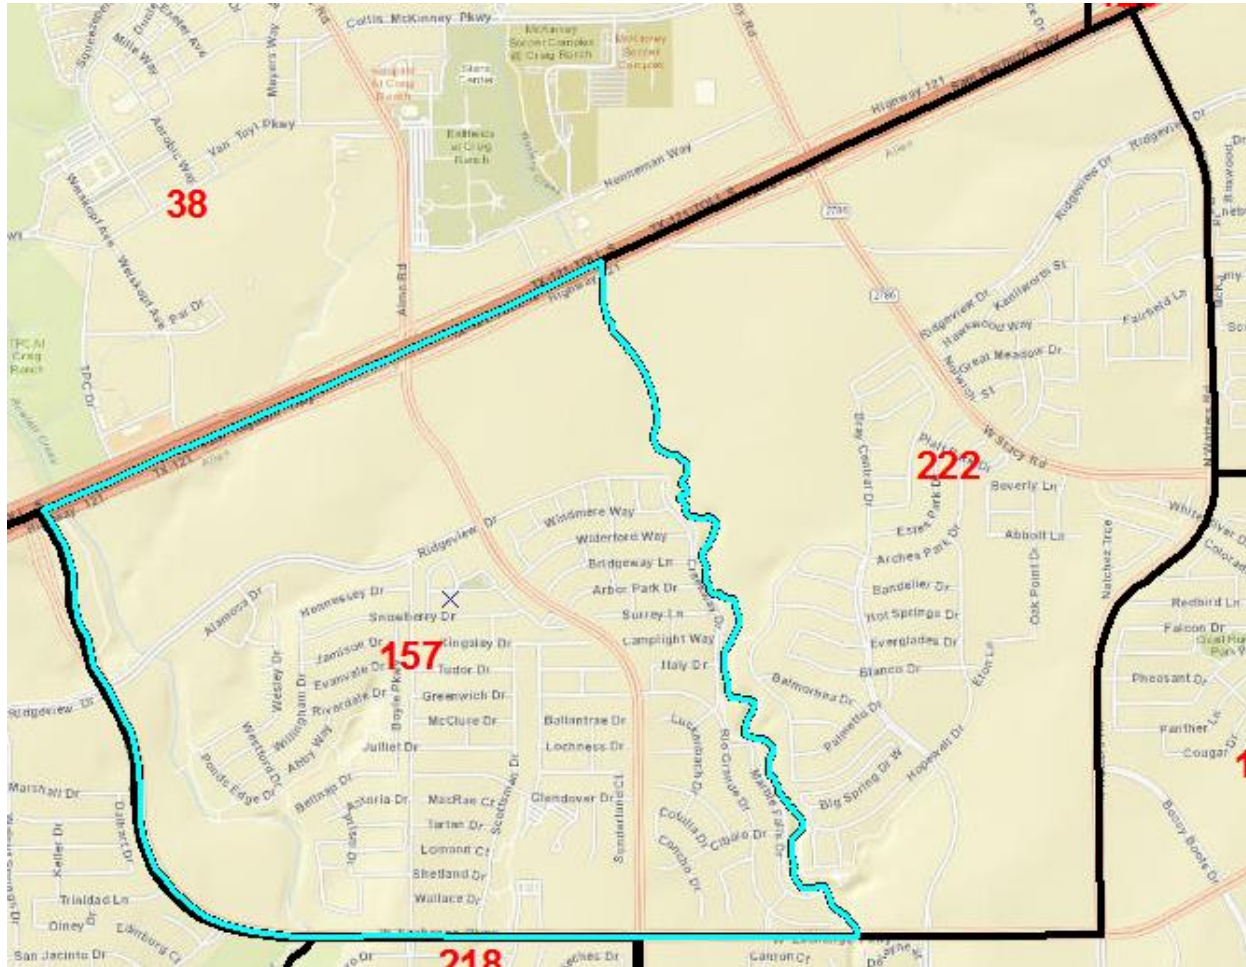

157
Allen City
Allen ISD

Pct. 157 split to add Pct. 222

Split from north to south along a natural creek bed

222
Allen City
Allen ISD