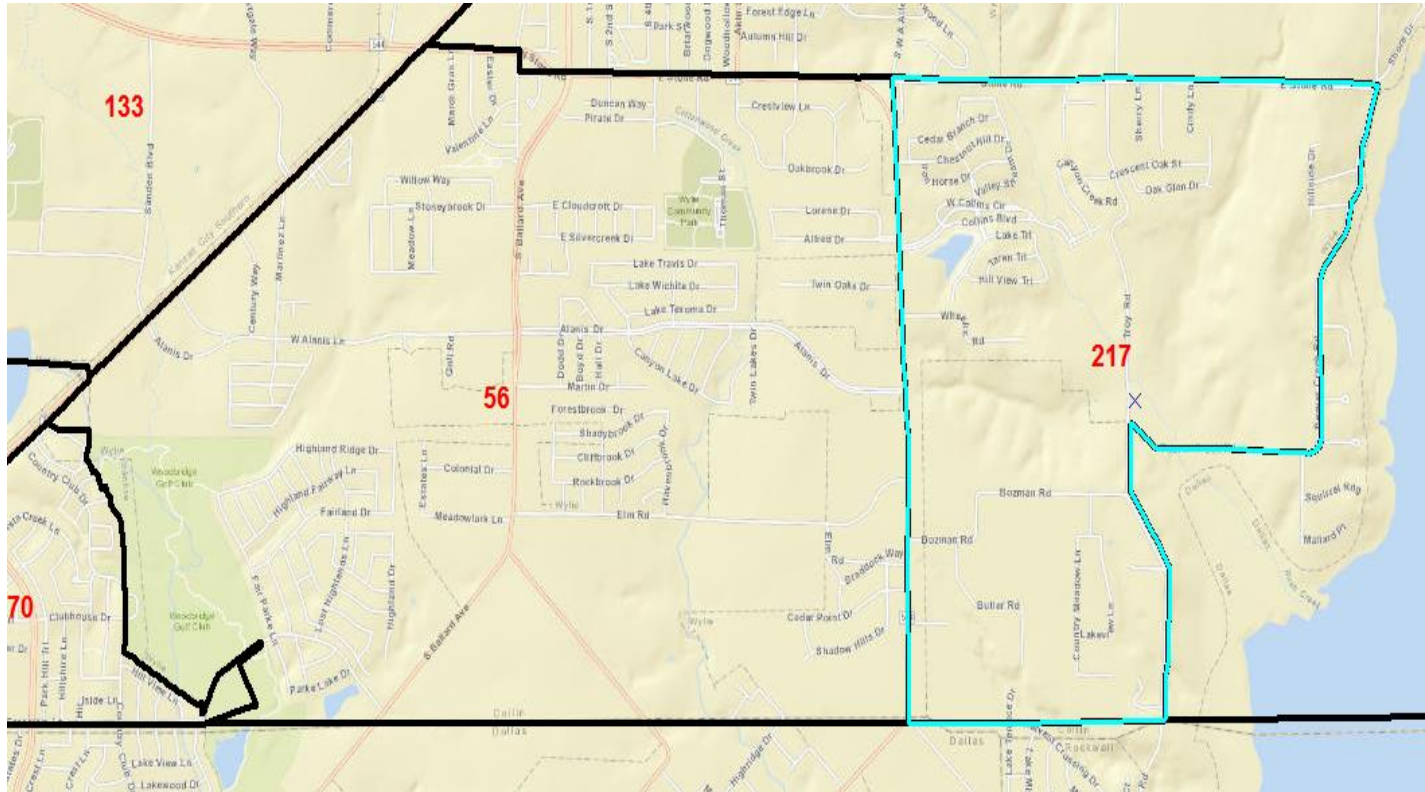

Pct. 9
Princeton City
New Hope City
McKinney ISD
Princeton ISD

Pct. 9 split to add Pct. 215

Split north to south along FM75 / Longneck Road, west to East College Ave,
South to 2nd Street, to FM 982

Pct. 215
Princeton City
McKinney ISD
Princeton ISD

16
Anna City
McKinney City
Melissa City
Anna ISD
Melissa ISD
McKinney ISD

Pct. 16 split to add Pct. 216

Split north to south along N State Highway 5 / McKinney St. and 121 to the south.

216
Melissa, City
Anna, City
Anna ISD
Melissa ISD

56
Wylie, City
Wylie, ISD

Pct. 56 split to add Pct. 217

Split north to south along SW Allen Blvd. and E. FM 544

217
Wylie, City
Wylie ISD

120
Allen City
Allen ISD

Pct. 120 split to add Pct. 218

Split north to south along Rowlett Creek

Pct. 155 split to add Pct. 221
Split from north to south along Stonebridge Dr. to Lacima Dr.,
south to Bristol Dr., then south on Saint Gabriel Way to Virginia Pkwy.

221
McKinney City
McKinney ISD Dist 2
McKinney ISD Dist 4