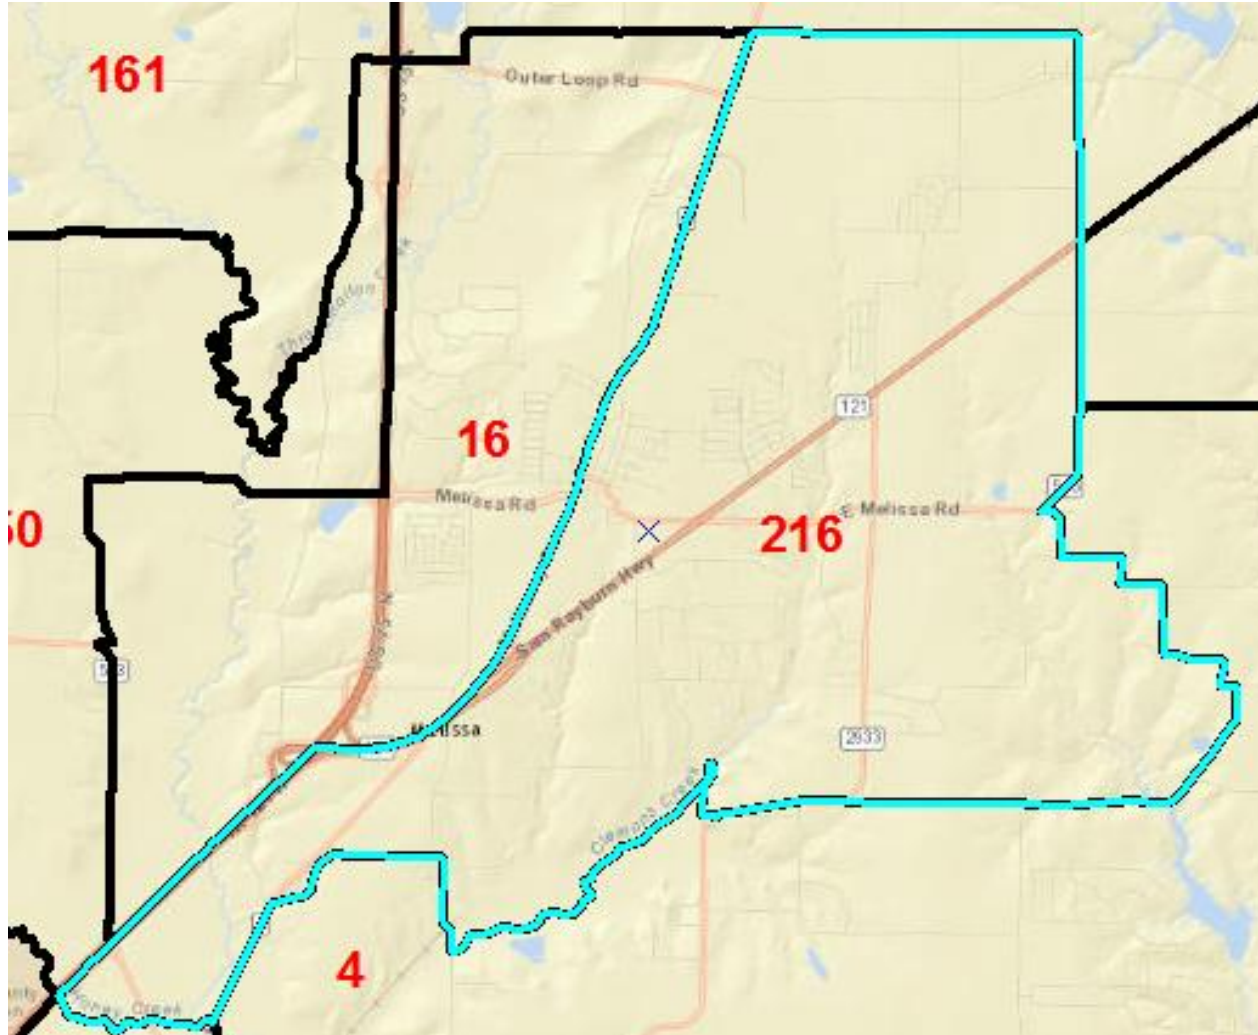

Pct. 9
Princeton City
New Hope City
McKinney ISD
Princeton ISD

Pct. 9 split to add Pct. 215

Split north to south along FM75 / Longneck Road, west to East College Ave,
South to 2nd Street, to FM 982

Pct. 215
Princeton City
McKinney ISD
Princeton ISD

16
Anna City
McKinney City
Melissa City
Anna ISD
Melissa ISD
McKinney ISD

Pct. 16 split to add Pct. 216

Split north to south along N State Highway 5 / McKinney St. and 121 to the south.

216
Melissa, City
Anna, City
Anna ISD
Melissa ISD

56
Wylie, City
Wylie, ISD

Pct. 56 split to add Pct. 217

Split north to south along SW Allen Blvd. and E. FM 544

217
Wylie, City
Wylie ISD

120
Allen City
Allen ISD

Pct. 120 split to add Pct. 218

Split north to south along Rowlett Creek

Pct. 155 split to add Pct. 221
Split from north to south along Stonebridge Dr. to Lacima Dr.,
south to Bristol Dr., then south on Saint Gabriel Way to Virginia Pkwy.

221
McKinney City
McKinney ISD Dist 2
McKinney ISD Dist 4