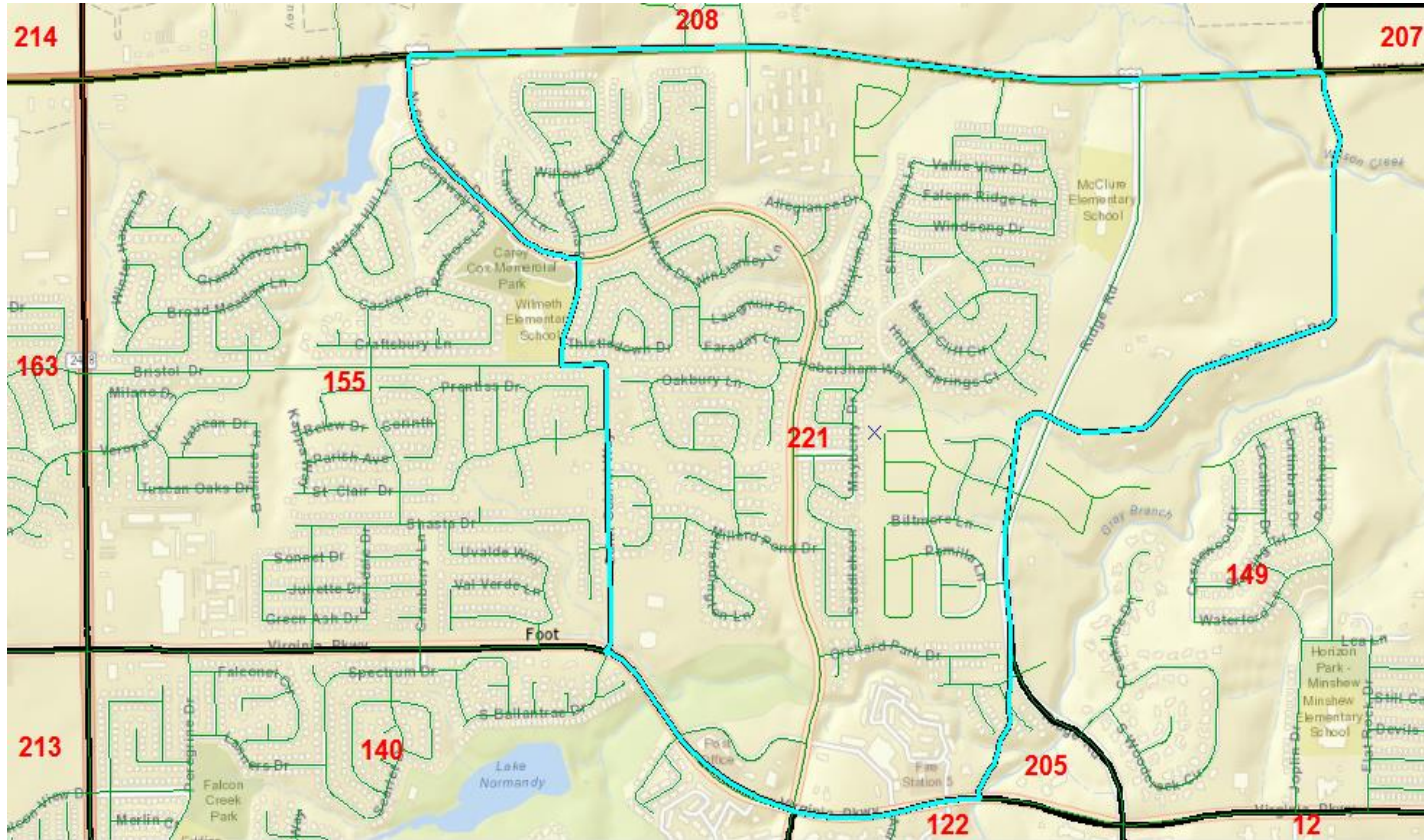

218
Allen City
Allen ISD

130
Allen City
Allen ISD
Plano ISD

Pct. 130 split to add Pct. 219

Split north to south along South Alma Dr. between
West McDermott Dr. and Hedgcoxe Rd.

219
Allen City
Allen ISD

134
Frisco City
Frisco ISD
Prosper ISD

Pct. 134 split to add Pct. 220
Split from north at 380 to south, along property lines to Hillcrest Rd then south to East Main St.

220
Frisco City
Frisco ISD
Prosper ISD

155
McKinney City
McKinney ISD Dist 2

Pct. 155 split to add Pct. 221
Split from north to south along Stonebridge Dr. to Lacima Dr.,
south to Bristol Dr., then south on Saint Gabriel Way to Virginia Pkwy.

221
McKinney City
McKinney ISD Dist 2
McKinney ISD Dist 4