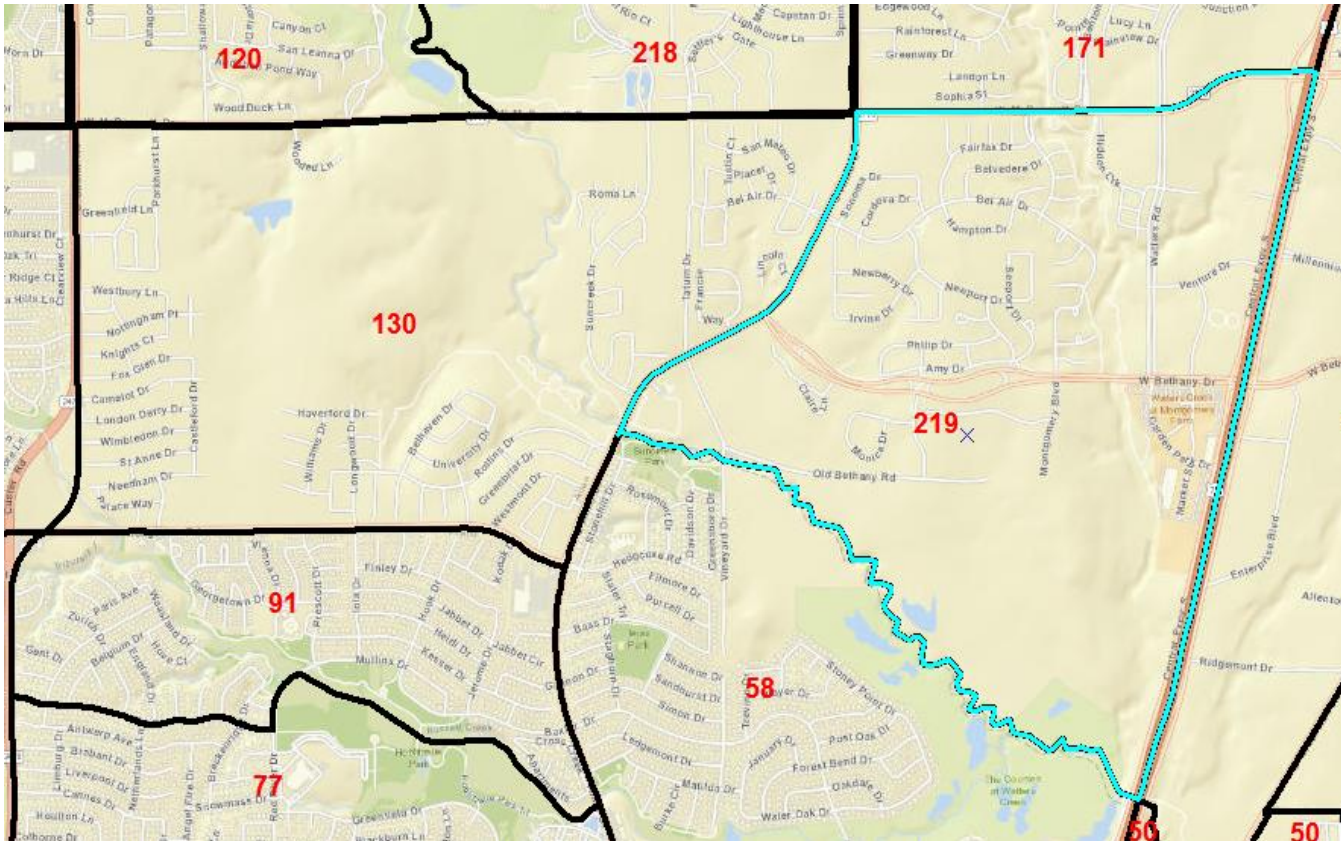

56
Wylie, City
Wylie, ISD

Pct. 56 split to add Pct. 217

Split north to south along SW Allen Blvd. and E. FM 544

217
Wylie, City
Wylie ISD

120
Allen City
Allen ISD

Pct. 120 split to add Pct. 218

Split north to south along Rowlett Creek

218
Allen City
Allen ISD

130
Allen City
Allen ISD
Plano ISD

Pct. 130 split to add Pct. 219

Split north to south along South Alma Dr. between
West McDermott Dr. and Hedgcoxe Rd.

219
Allen City
Allen ISD

134
Frisco City
Frisco ISD
Prosper ISD

Pct. 134 split to add Pct. 220
Split from north at 380 to south, along property lines to Hillcrest Rd then south to East Main St.

220
Frisco City
Frisco ISD
Prosper ISD

155
McKinney City
McKinney ISD Dist 2

Pct. 155 split to add Pct. 221
Split from north to south along Stonebridge Dr. to Lacima Dr.,
south to Bristol Dr., then south on Saint Gabriel Way to Virginia Pkwy.

221
McKinney City
McKinney ISD Dist 2
McKinney ISD Dist 4