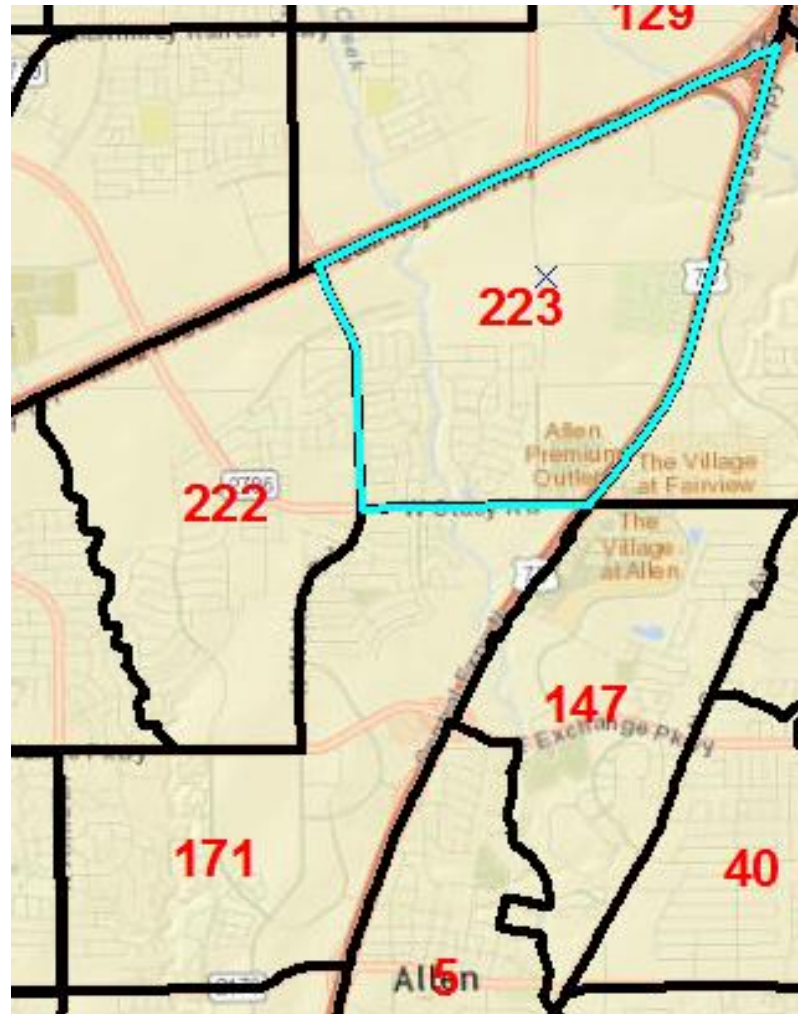

171
Allen City
Allen ISD

Pct. 171 split to add 223

Split west to east along W. Stacy Rd.

223
Allen City
Allen ISD
McKinney ISD