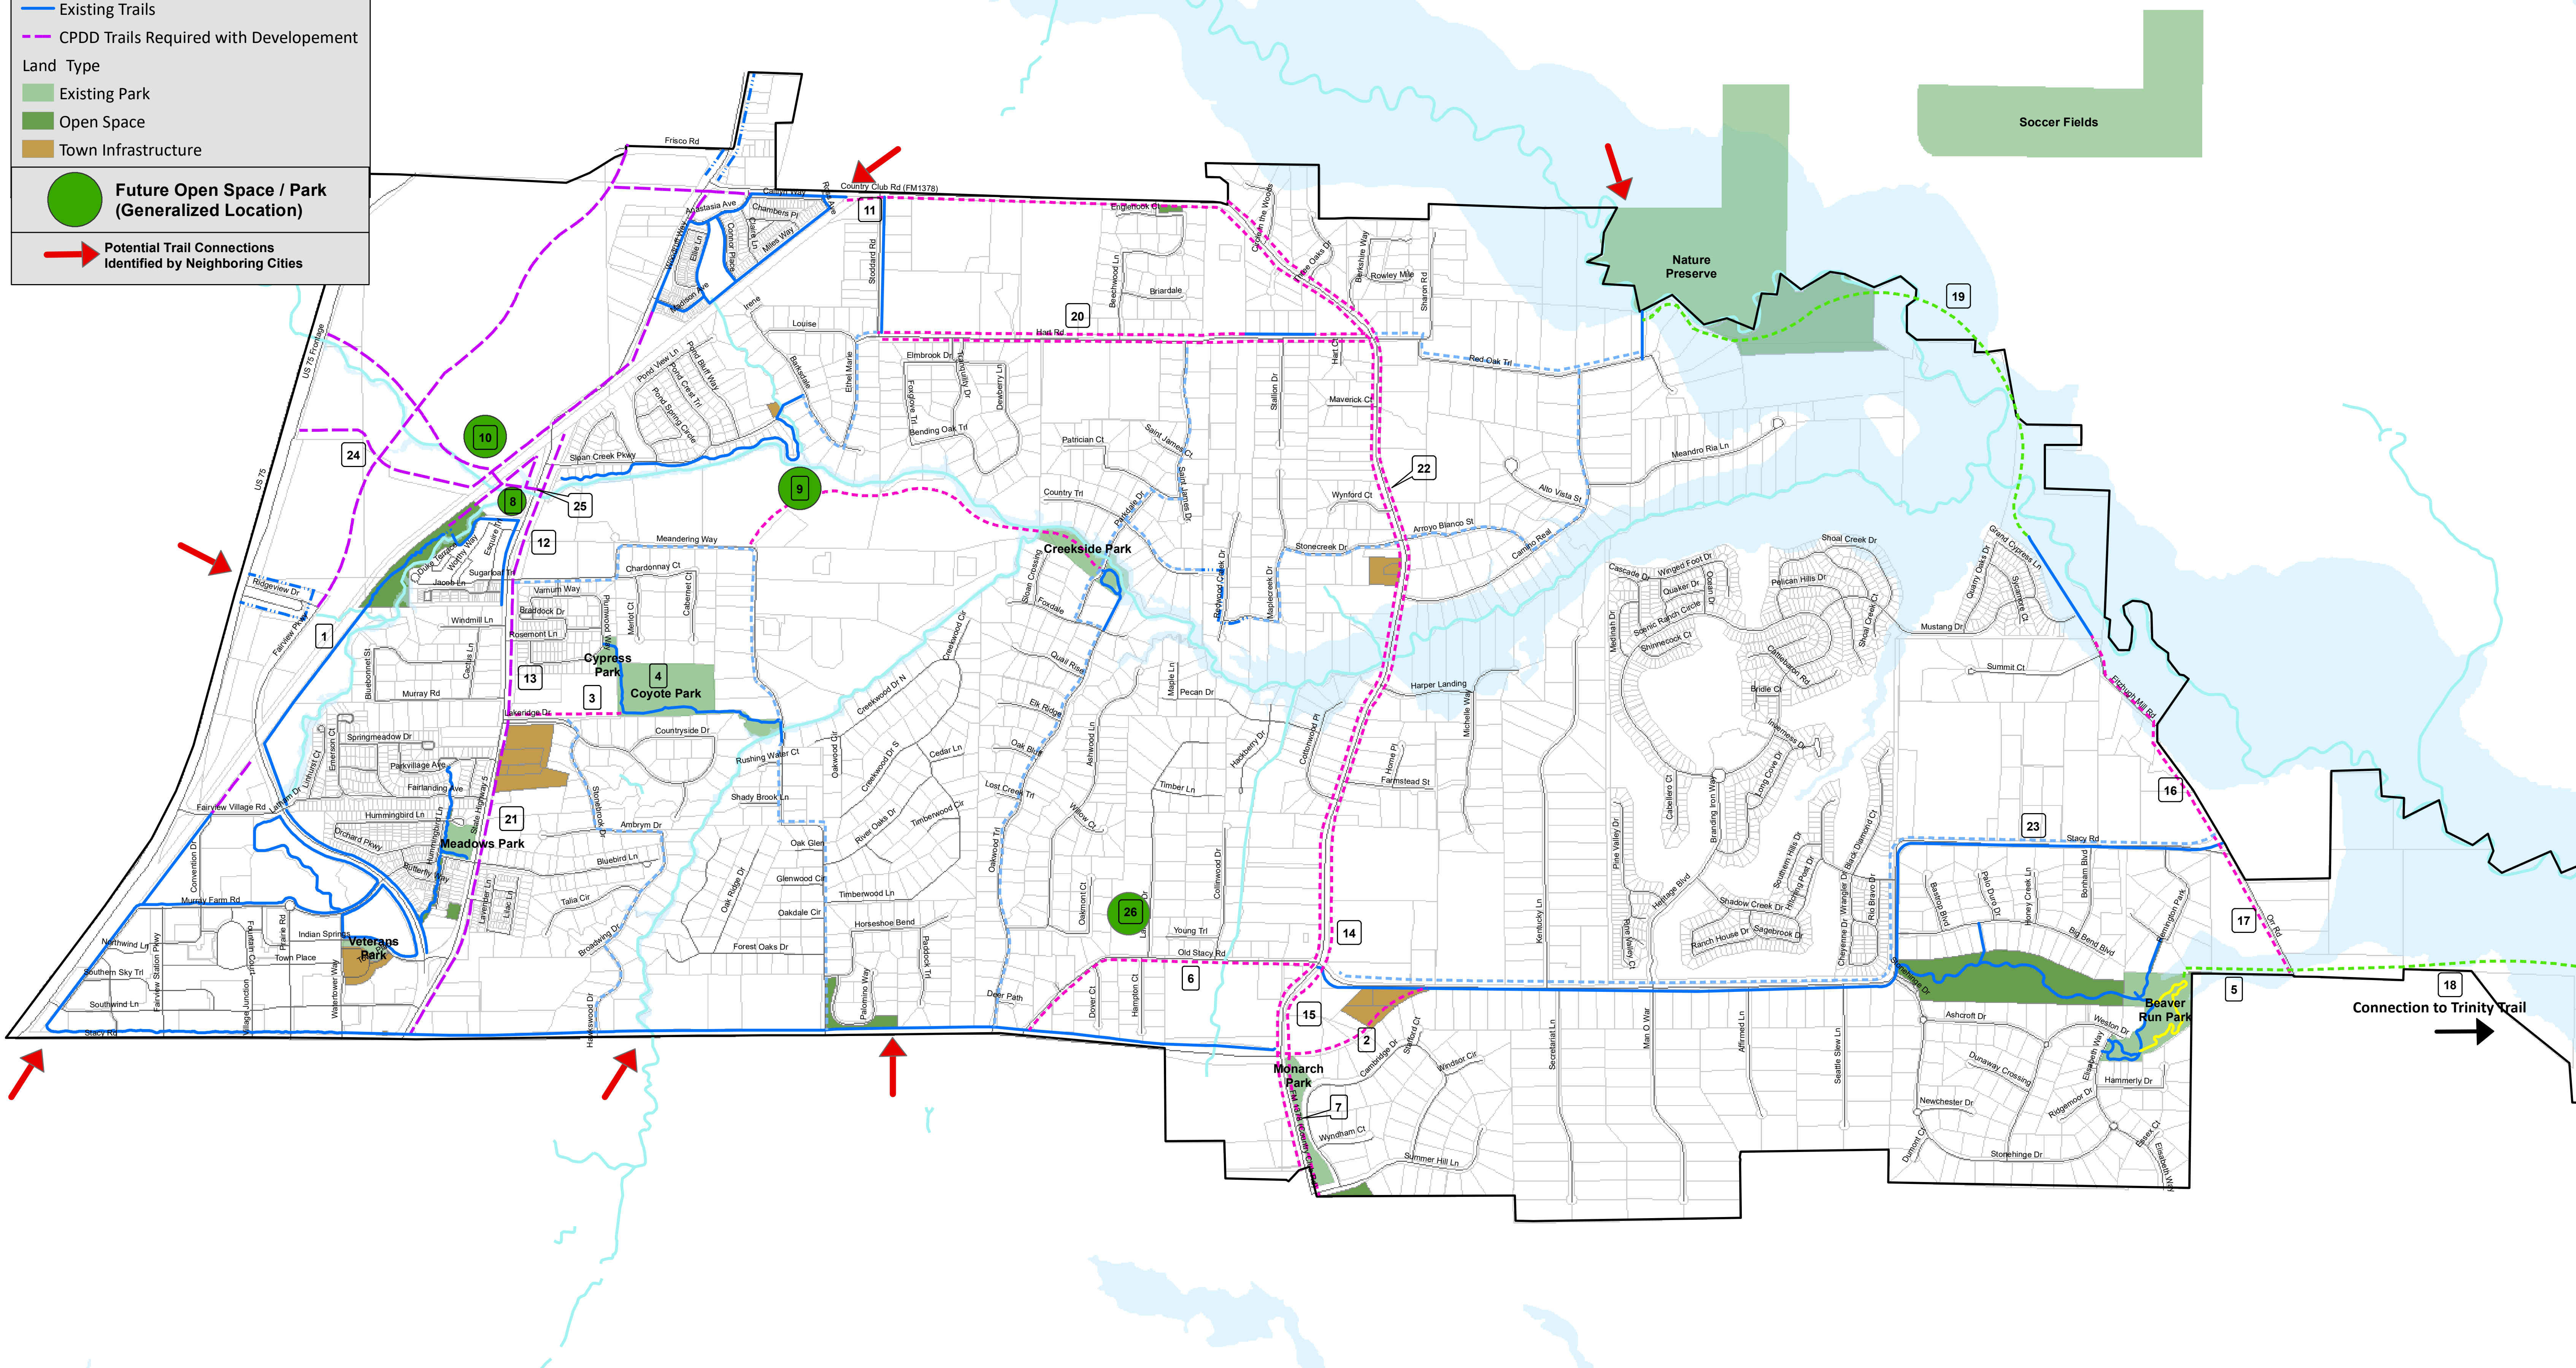

Future Park, Open Space, and Trail Plan

Fairview Trails

Type

- Bike Route
- Concrete
- Natural
- Trail Under Design Or Construction
- Existing Natural Trails
- Existing Trails
- CPDD Trails Required with Development

Land Type

- Existing Park
- Open Space
- Town Infrastructure

Future Open Space / Park (Generalized Location)

Potential Trail Connections Identified by Neighboring Cities

Soccer Fields

Nature Preserve

Creekside Park

Cypress Park
Coyote Park

Meadows Park

Veterans Park

Monarch Park

Beaver Run Park

Connection to Trinity Trail